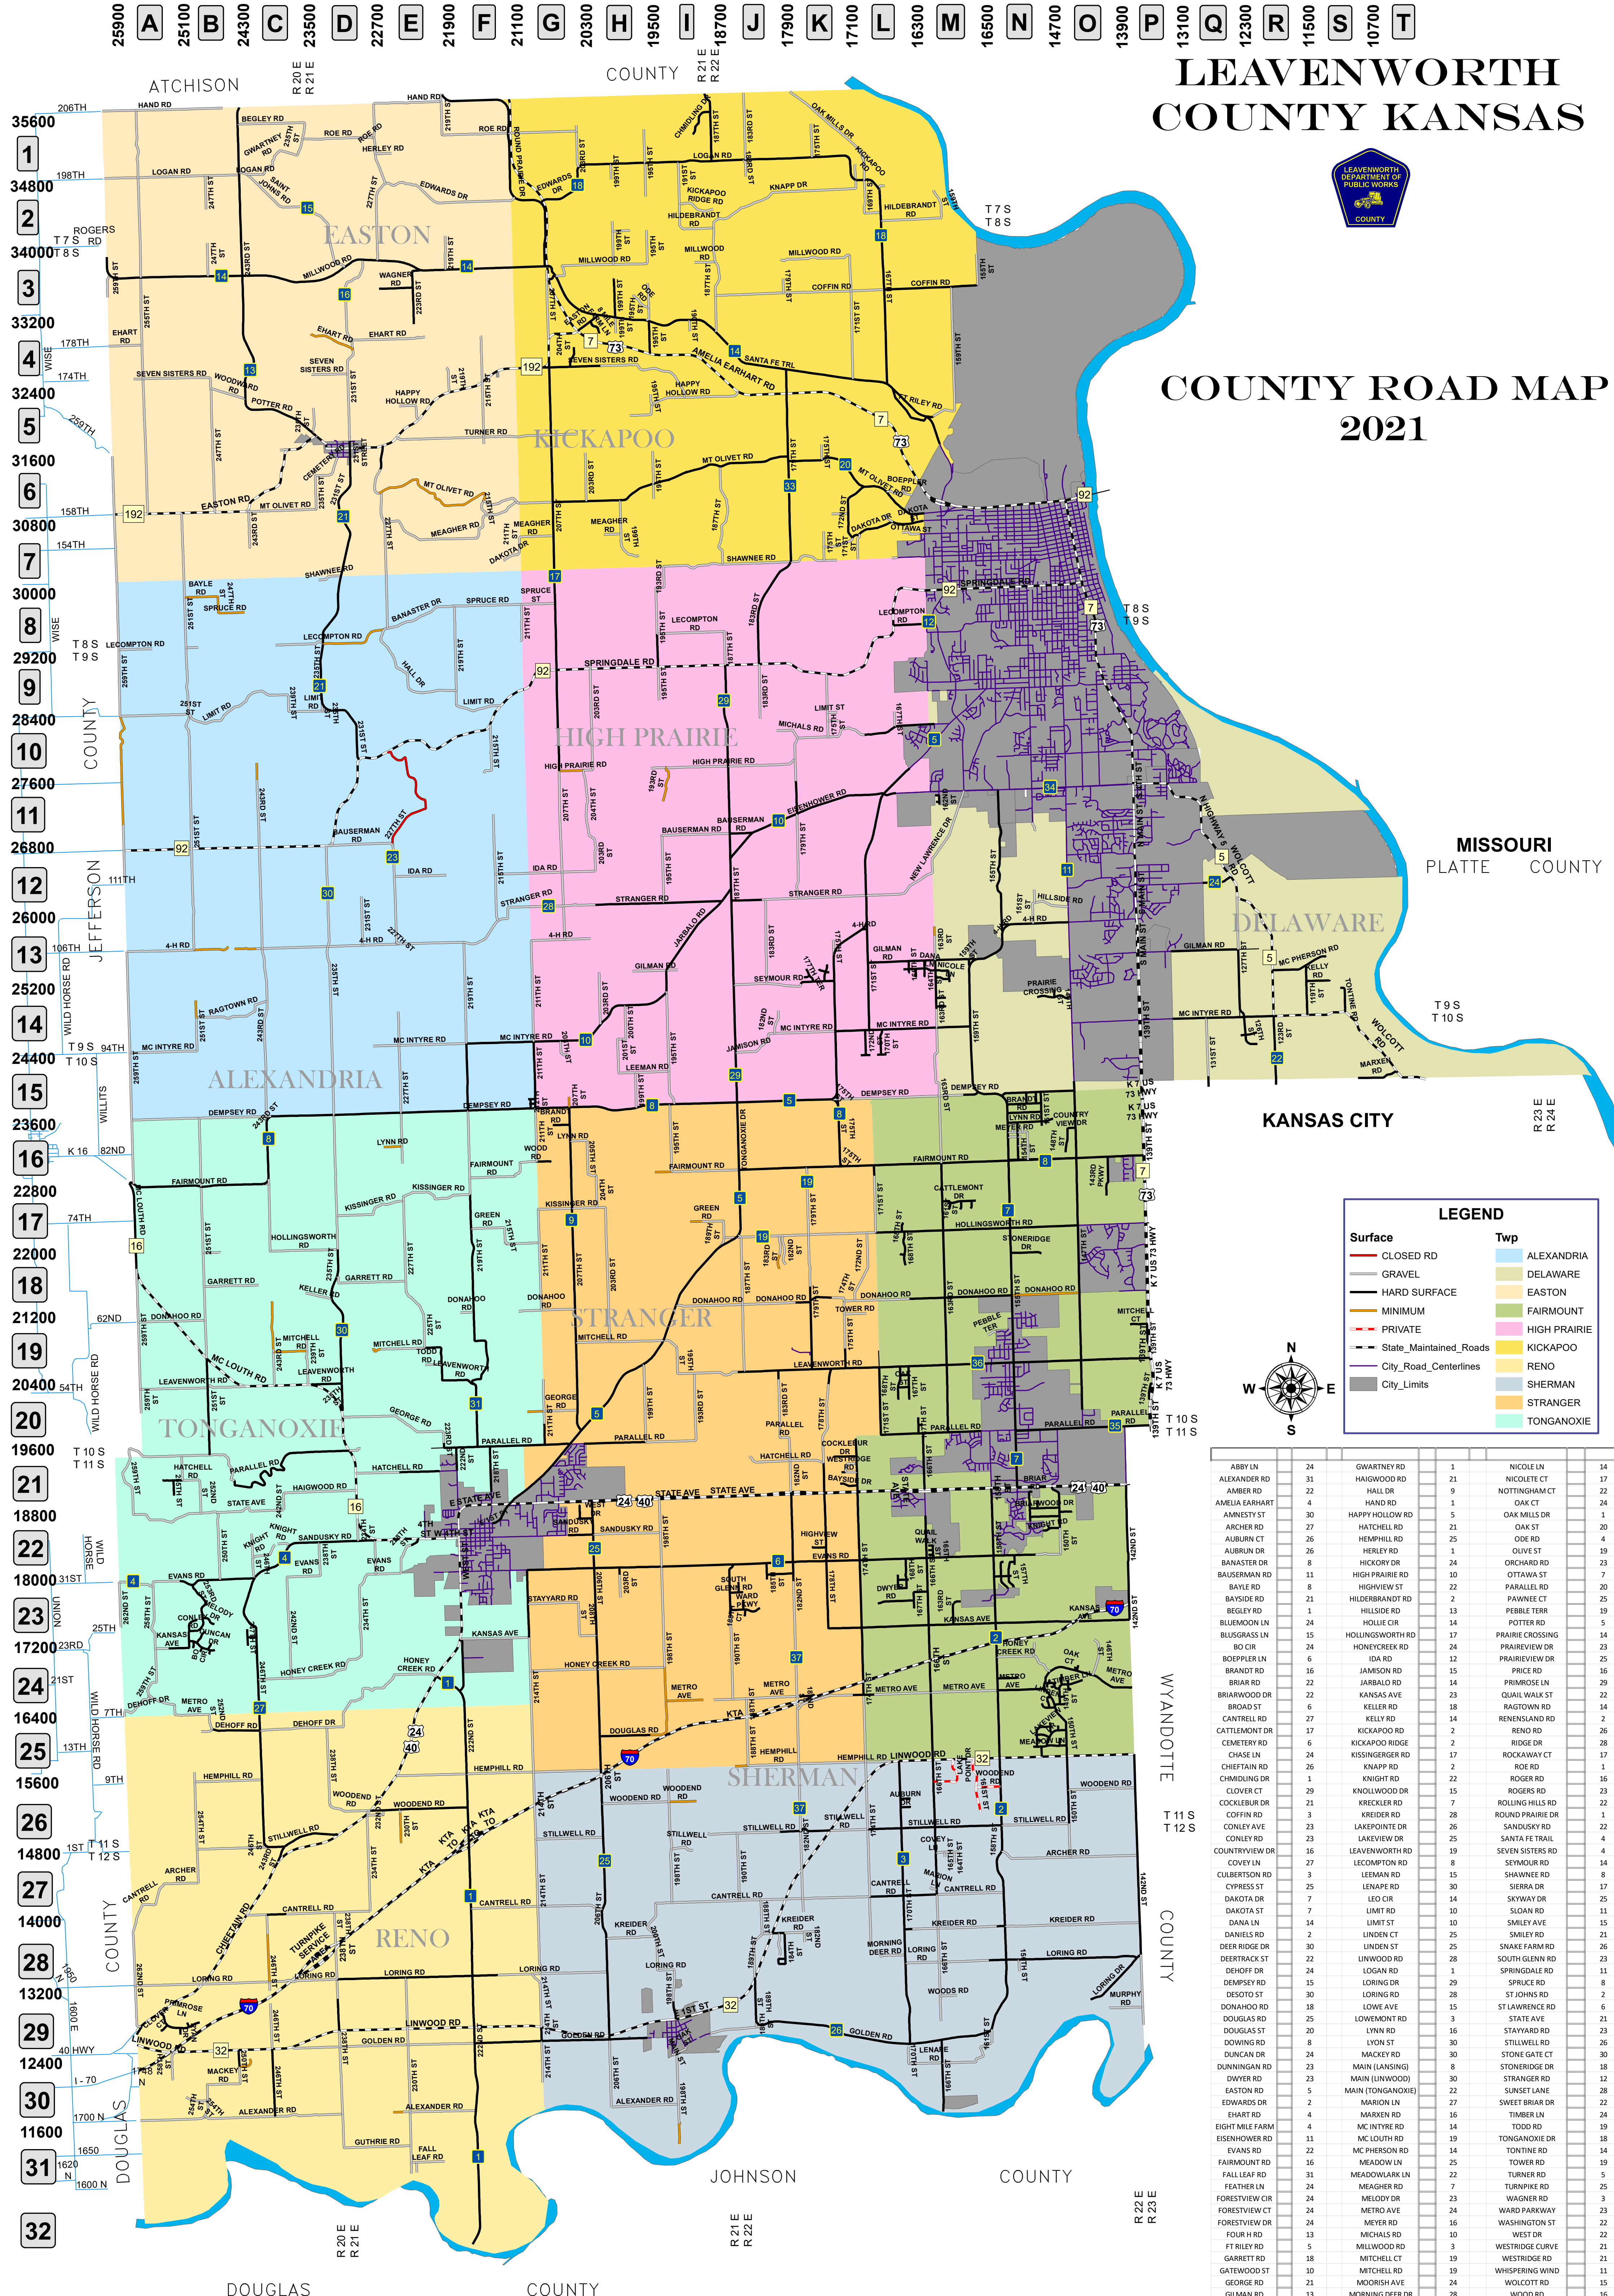

LEAVENWORTH COUNTY KANSAS

COUNTY ROAD MAP 2021

LEGEND

Surface	Twp
— CLOSED RD	ALEXANDRIA
— GRAVEL	DELAWARE
— HARD SURFACE	EASTON
— MINIMUM	FAIRMOUNT
— PRIVATE	HIGH PRAIRIE
— State_Maintained_Roads	KICKAPOO
— City_Road_Centerlines	RENO
— City_Limits	SHERMAN
	STRANGER
	TONGANOXIE