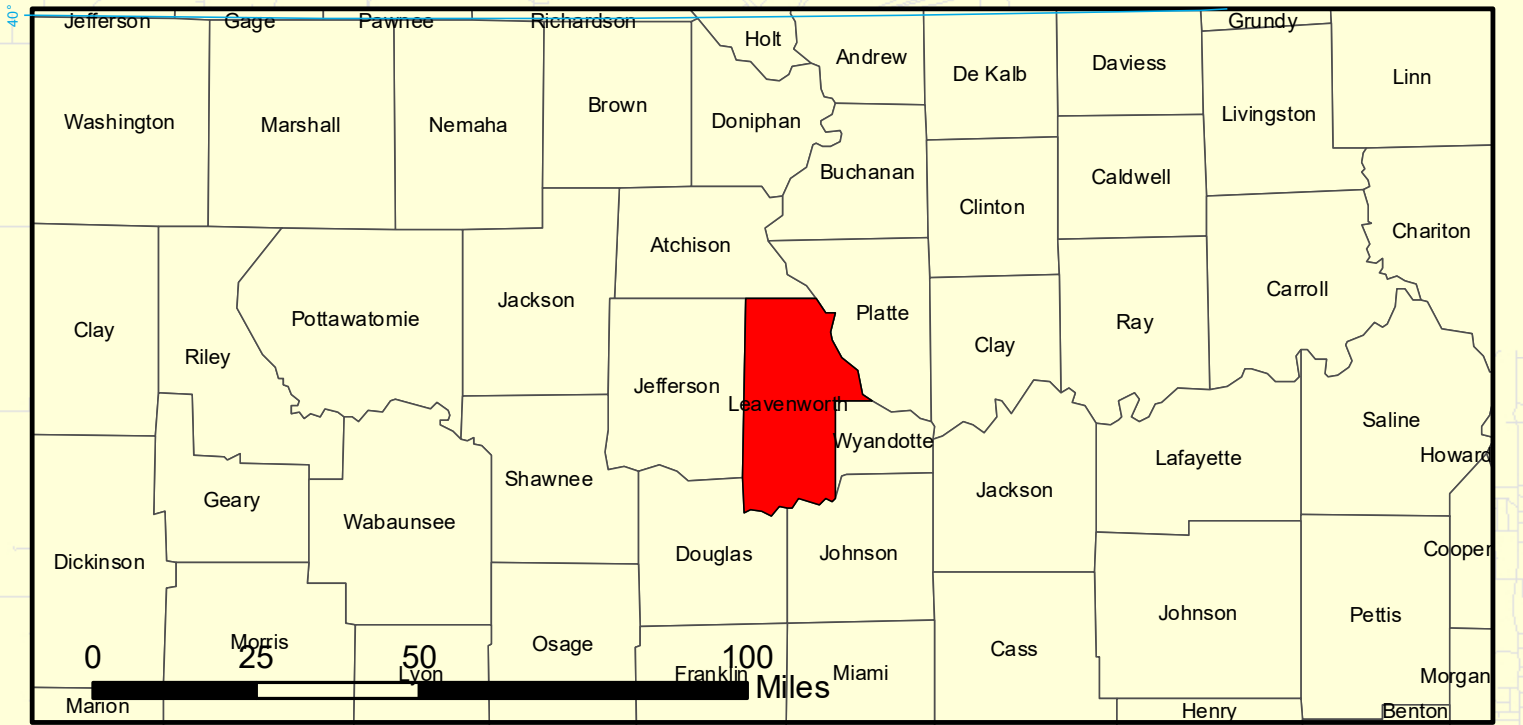

# LEAVENWORTH COUNTY KANSAS 2025

## Post Office in Leavenworth County

220 W RILEY ST, Easton, KS 66020

330 SHAWNEE ST, Leavenworth, KS 66048

613 HOLIDAY PLAZA, Lansing, KS 66043

2402 N 155TH ST, Basehor, KS 66007

1610 E WOODFIELD DR, Tonganoxie, KS 66086

113 4TH ST, Linwood, KS 66052

### Legend

Post Office