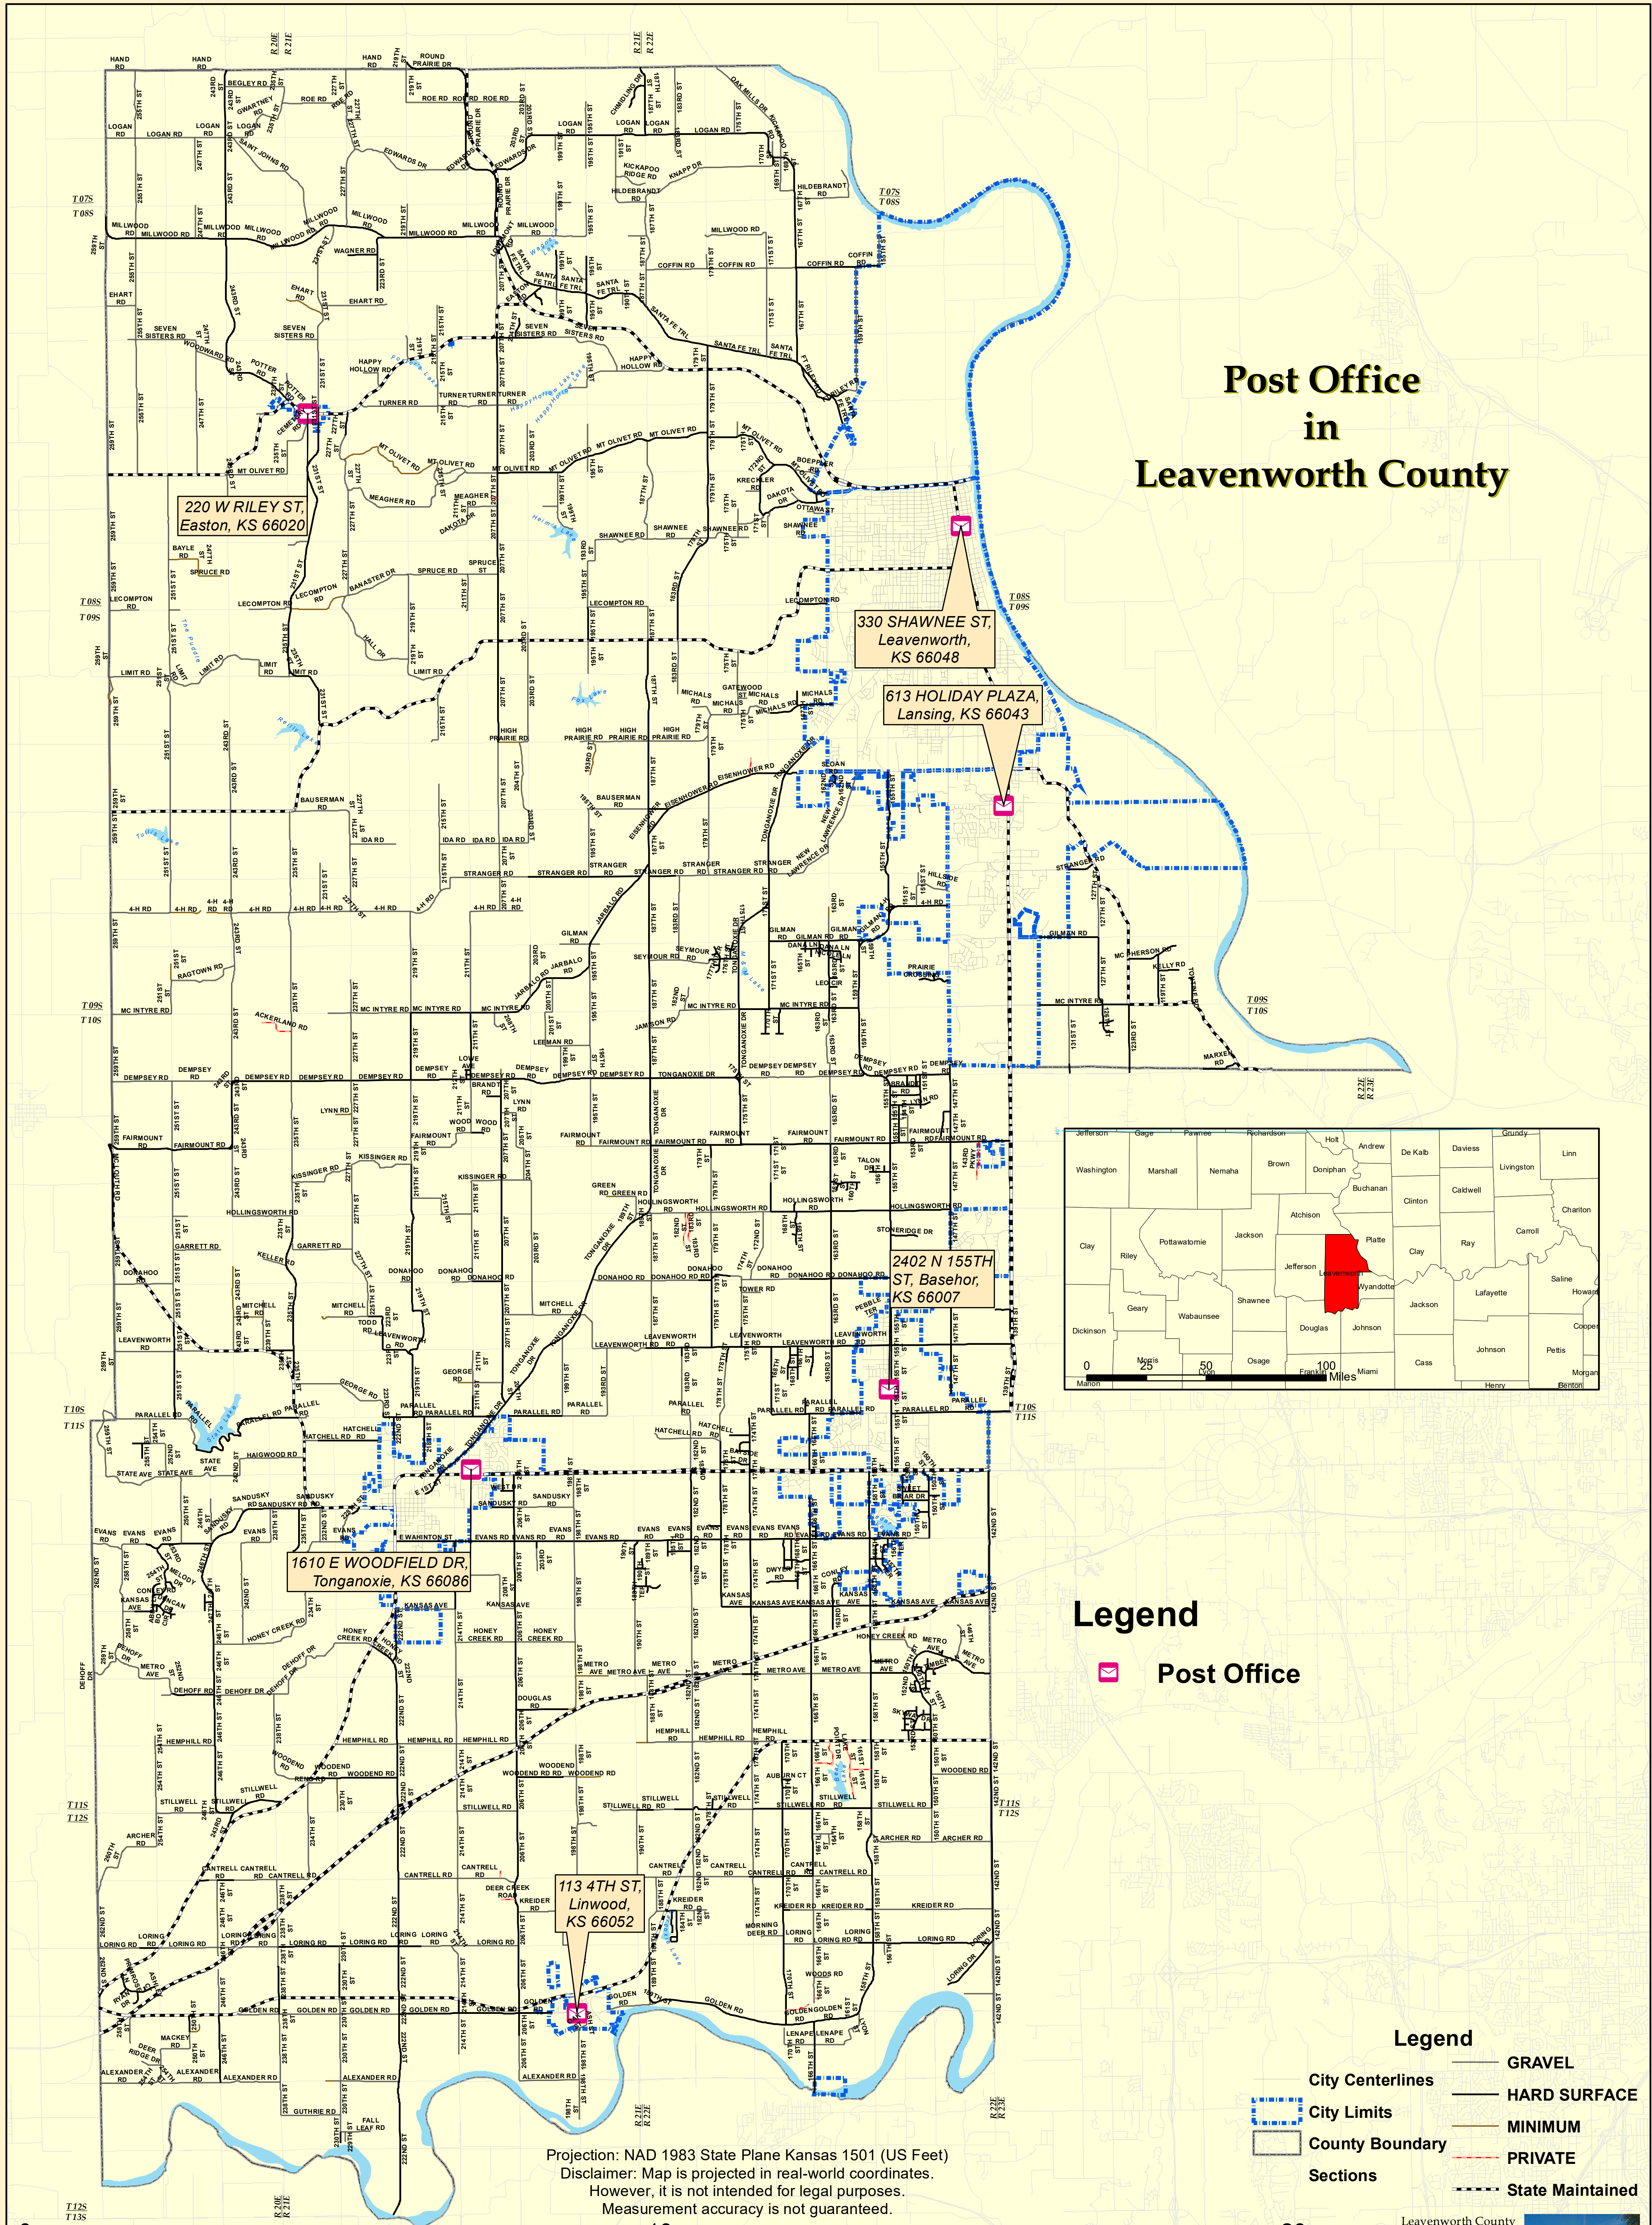

# LEAVENWORTH COUNTY KANSAS 2025

## Post Office in Leavenworth County

220 W RILEY ST, Easton, KS 66020

330 SHAWNEE ST, Leavenworth, KS 66048

613 HOLIDAY PLAZA, Lansing, KS 66043

2402 N 155TH ST, Basehor, KS 66007

1610 E WOODFIELD DR, Tonganoxie, KS 66086

113 4TH ST, Linwood, KS 66052

### Legend

Post Office