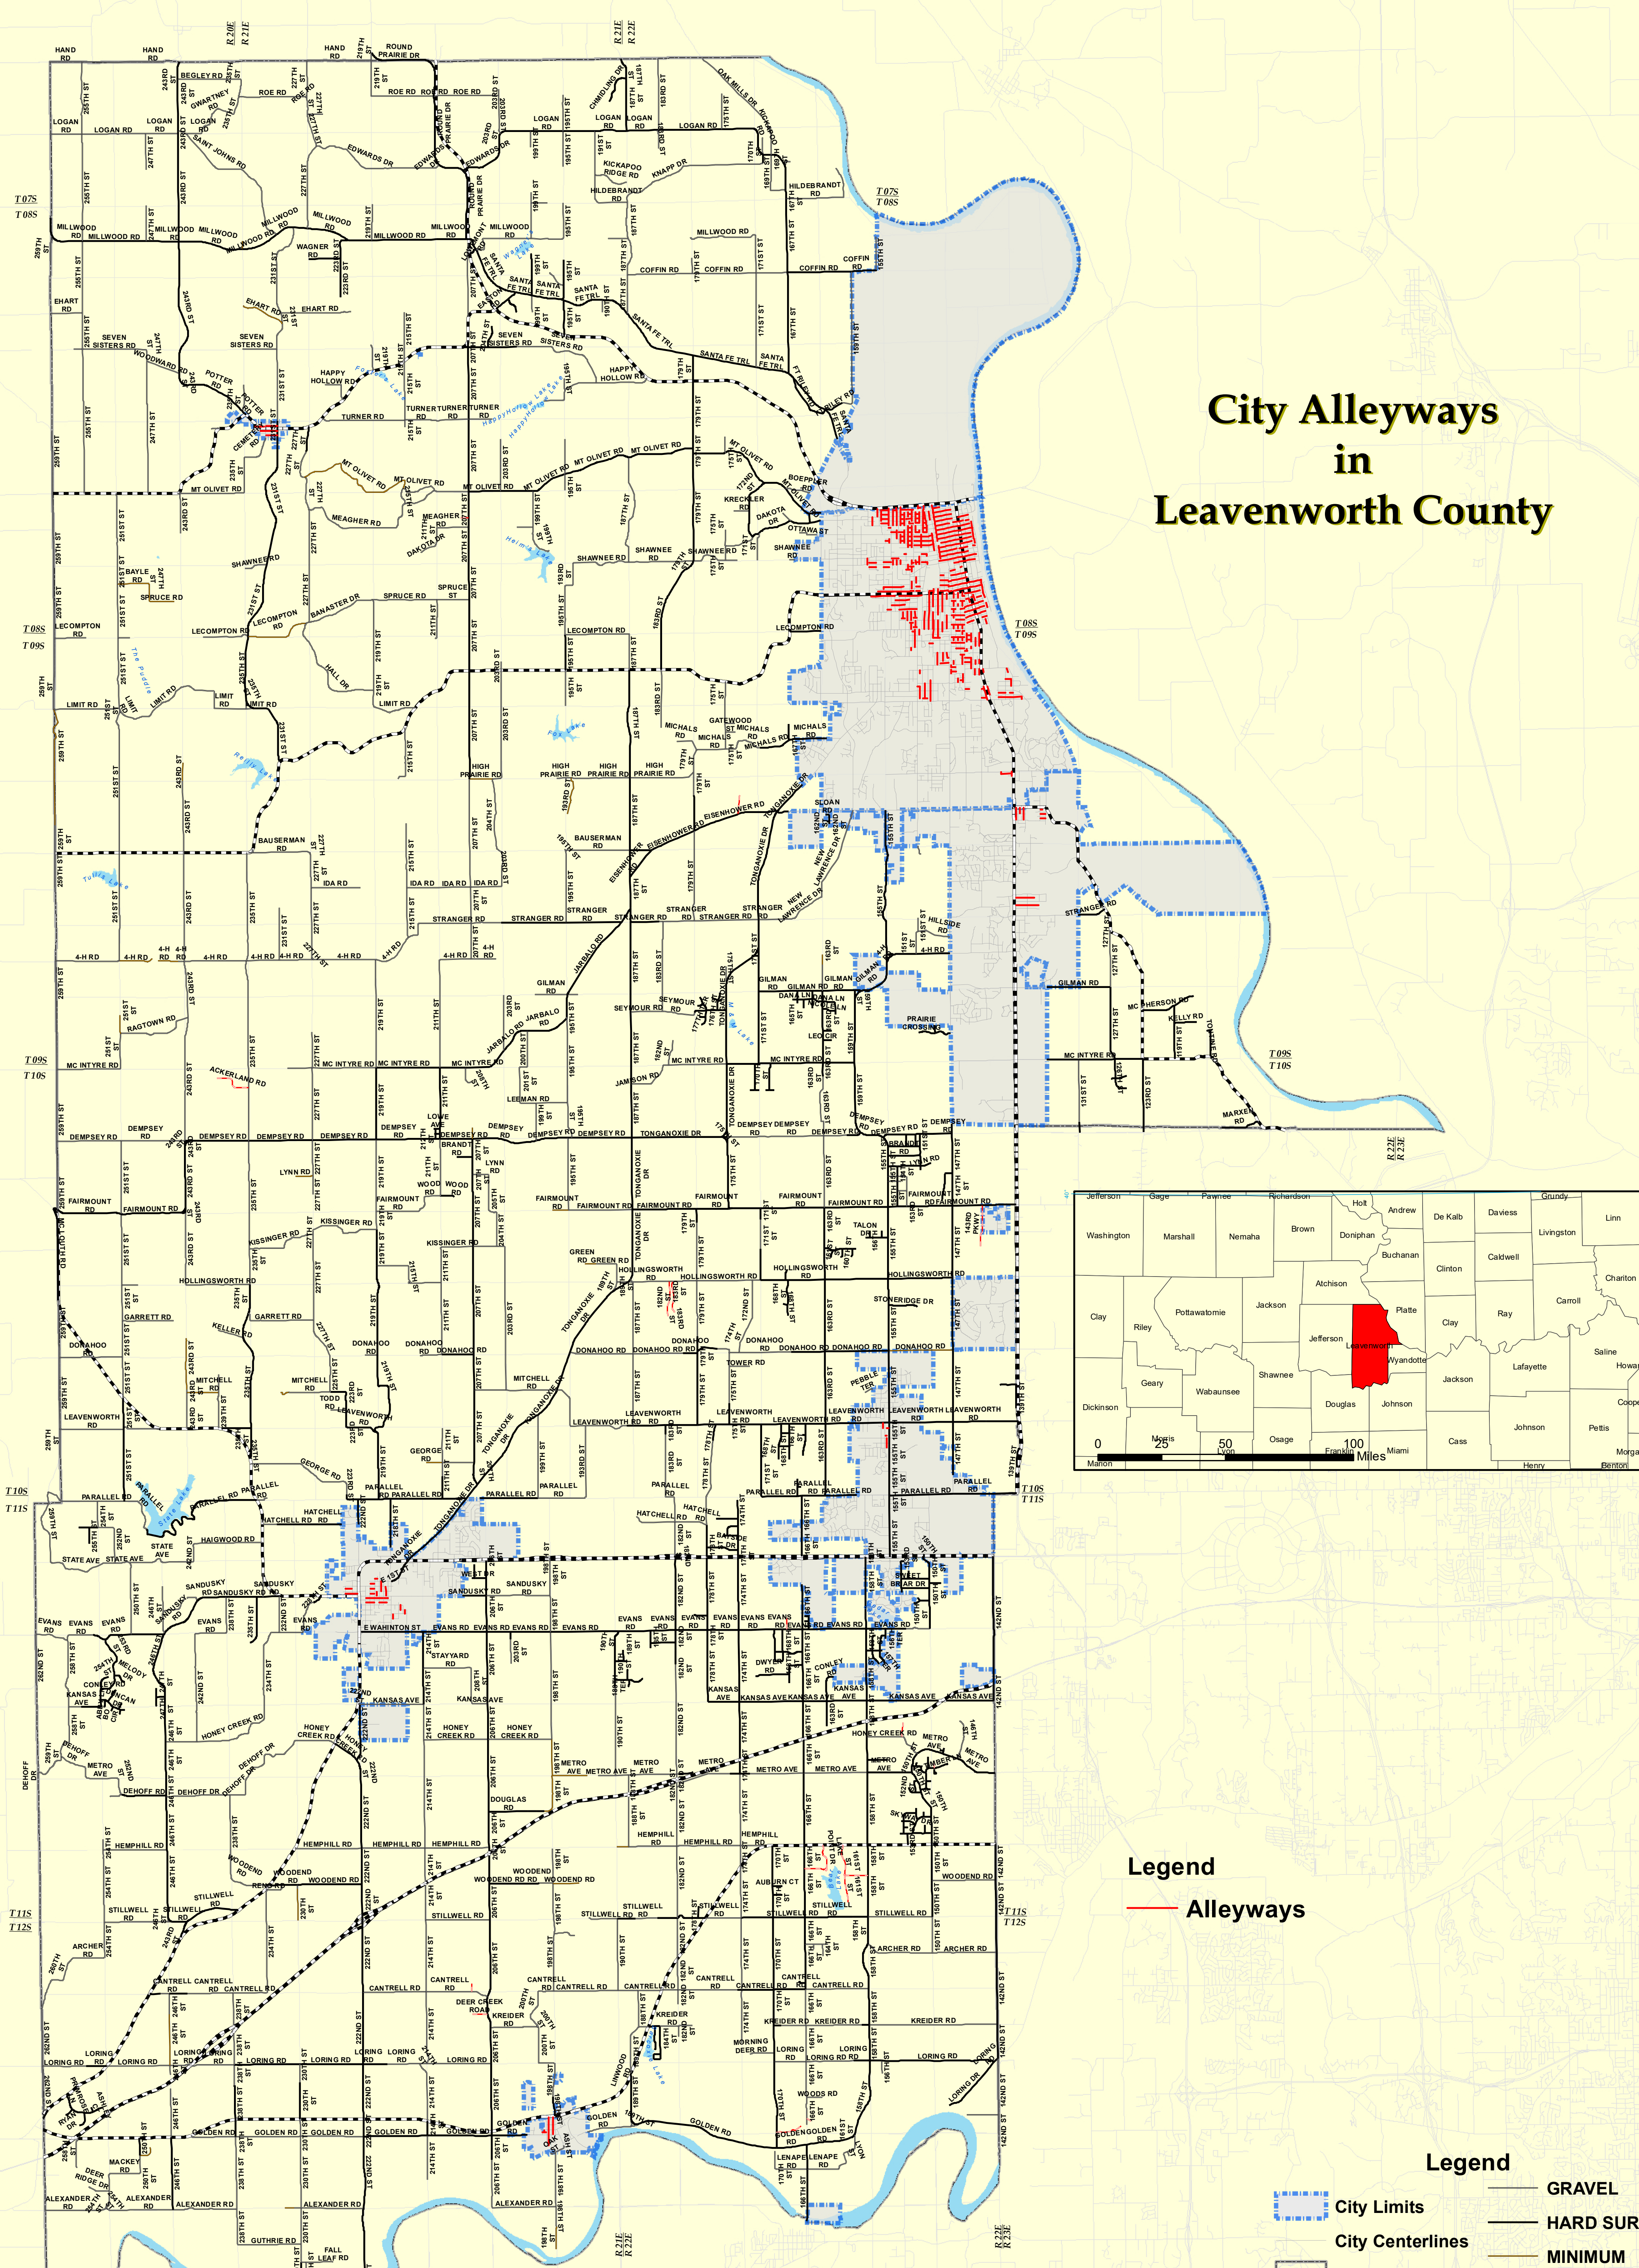

LEAVENWORTH COUNTY KANSAS 2025

City Alleyways in Leavenworth County

Legend
— Alleyways

Legend

- City Limits
- City Centerlines
- County Boundary
- Sections
- GRAVEL
- HARD SURFACE
- MINIMUM
- PRIVATE
- State Maintained

Projection: NAD 1983 State Plane Kansas 1501 (US Feet)
 Disclaimer: Map is projected in real-world coordinates.
 However, it is not intended for legal purposes.
 Measurement accuracy is not guaranteed.