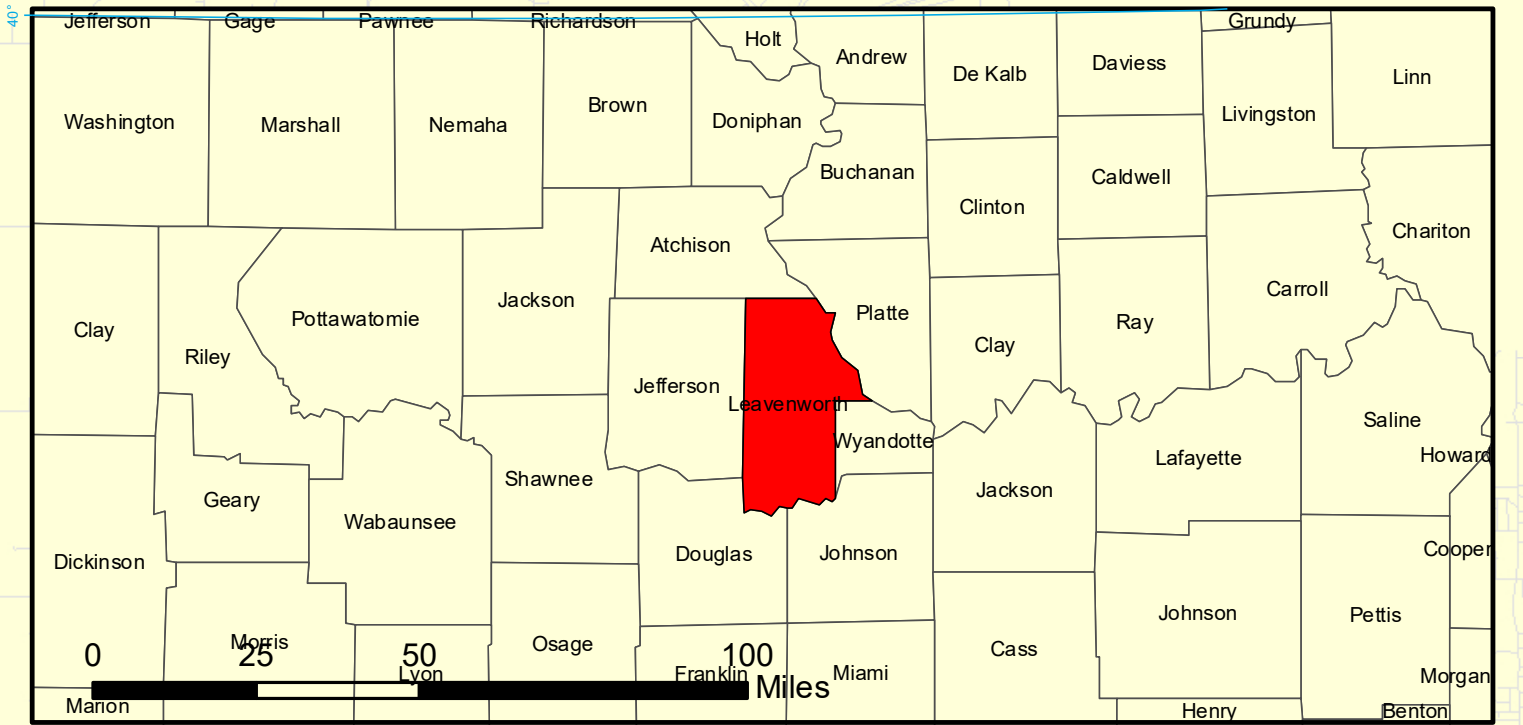

LEAVENWORTH COUNTY KANSAS 2025

City Alleyways in Leavenworth County

Legend
— Alleyways

Legend

- City Limits
- City Centerlines
- County Boundary
- Sections
- GRAVEL
- HARD SURFACE
- MINIMUM
- PRIVATE
- State Maintained

Projection: NAD 1983 State Plane Kansas 1501 (US Feet)
 Disclaimer: Map is projected in real-world coordinates.
 However, it is not intended for legal purposes.
 Measurement accuracy is not guaranteed.