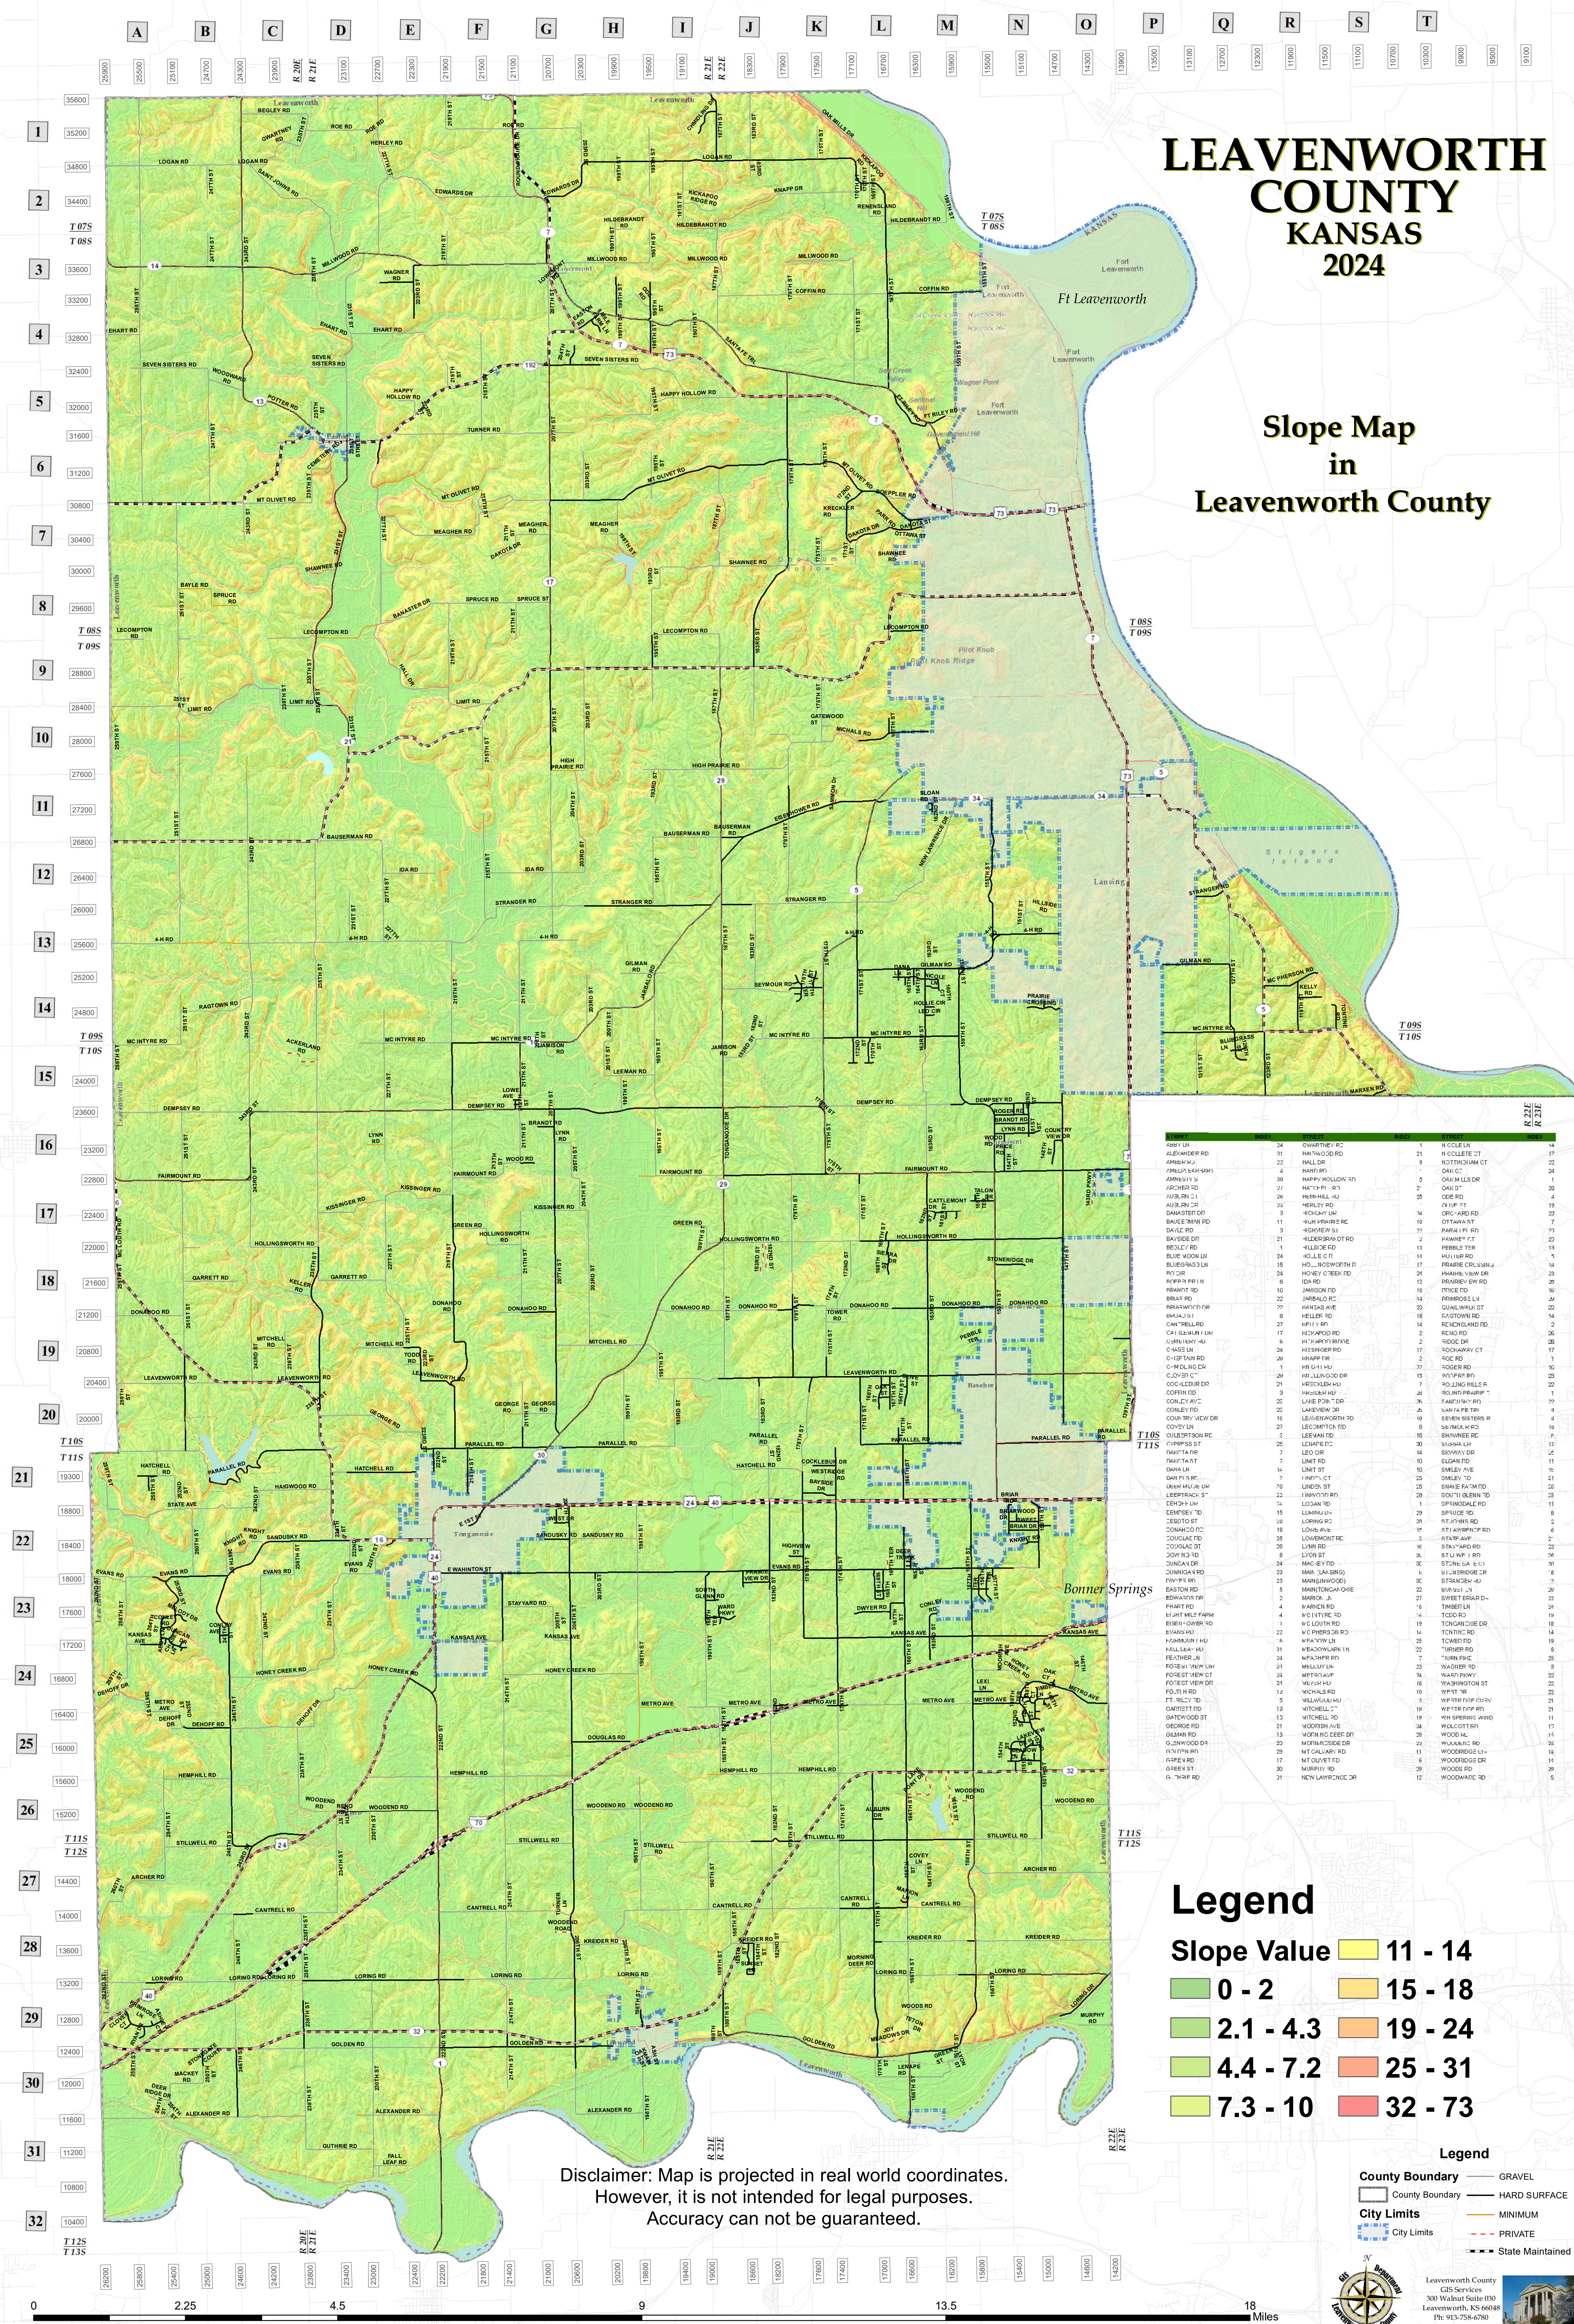

LEAVENWORTH COUNTY KANSAS 2024

Slope Map in Leavenworth County

Legend

0 - 2	11 - 14
2.1 - 4.3	15 - 18
4.4 - 7.2	19 - 24
7.3 - 10	25 - 31
	32 - 73

Legend

- County Boundary
- City Limits
- GRAVEL
- HARD SURFACE
- MINIMUM
- PRIVATE
- State Maintained

Leavenworth County GIS Services
300 Walnut Suite 100
Leavenworth, KS 66448
Ph: 913-758-6780
Fax: 913-684-0443

Disclaimer: Map is projected in real world coordinates. However, it is not intended for legal purposes. Accuracy can not be guaranteed.