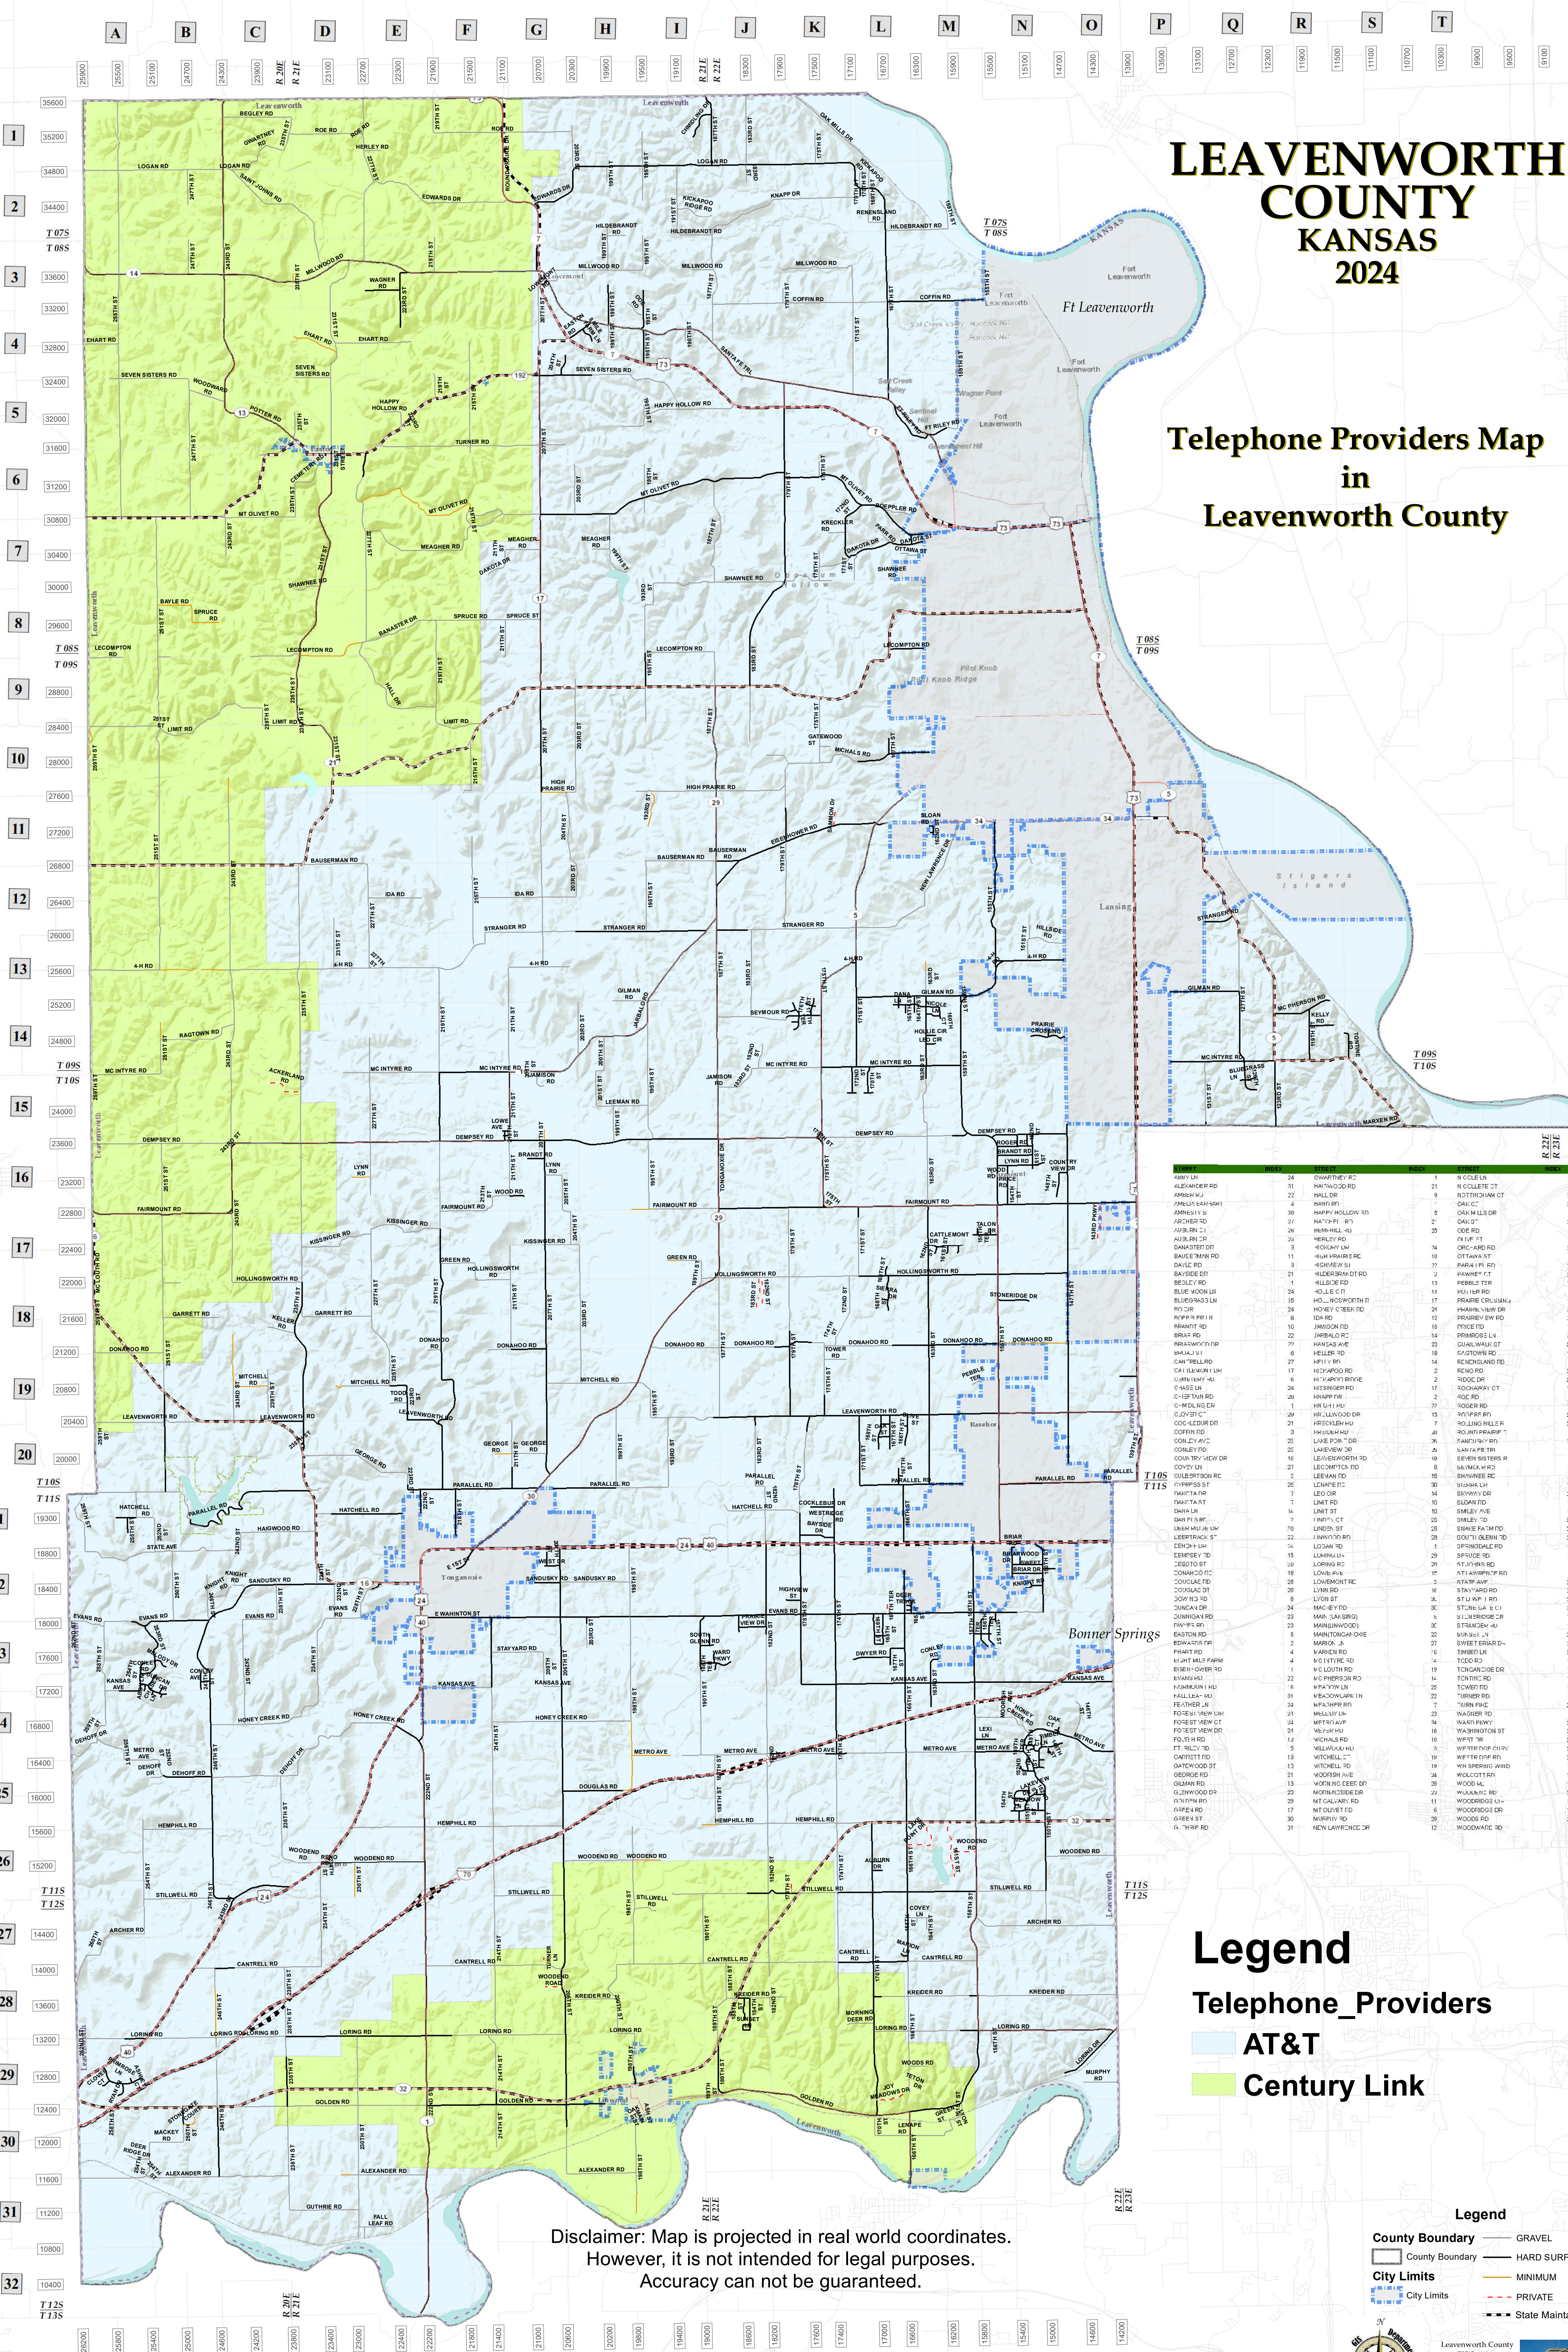

# LEAVENWORTH COUNTY KANSAS 2024

## Telephone Providers Map in Leavenworth County

### Legend Telephone Providers

| County Boundary   | City Limits        | Gravel            | Hard Surface     | Minimum       | Private      | State Maintained |
|-------------------|--------------------|-------------------|------------------|---------------|--------------|------------------|
| (Red dashed line) | (Blue dashed line) | (Light blue area) | (Dark blue area) | (Yellow area) | (Green area) | (Black line)     |

Disclaimer: Map is projected in real world coordinates. However, it is not intended for legal purposes. Accuracy can not be guaranteed.

0 2.25 4.5 9 13.5 18 Miles