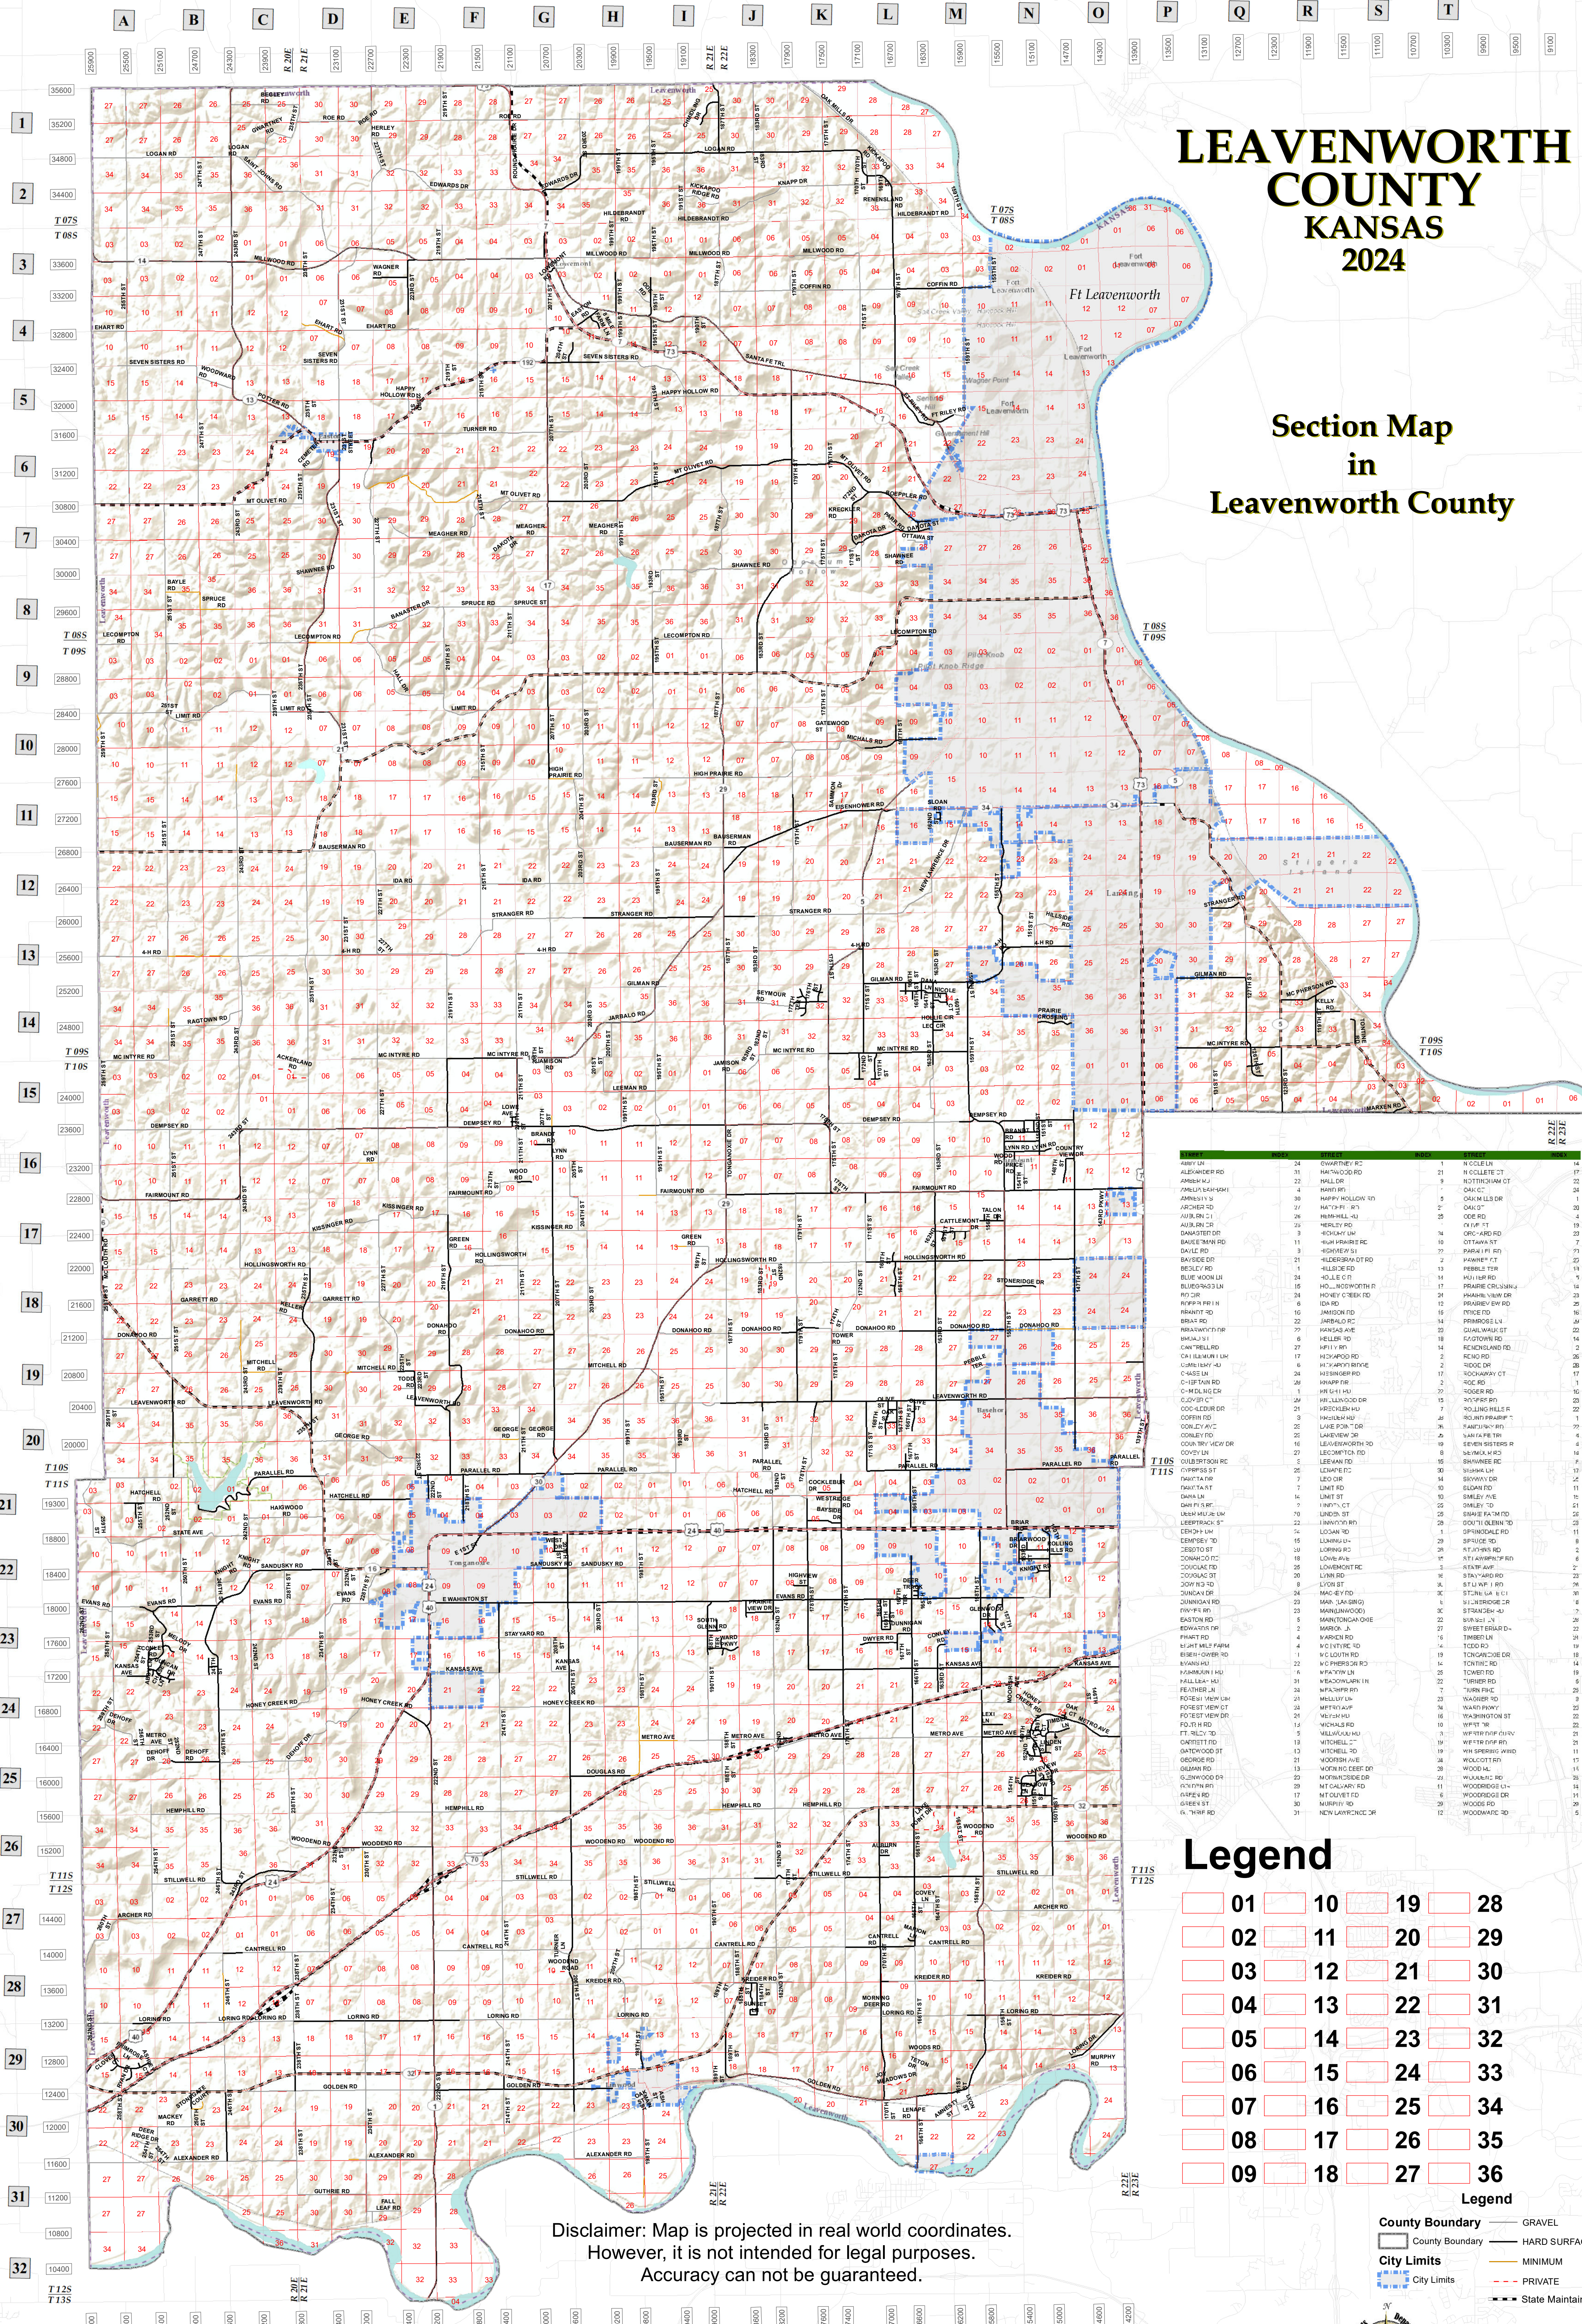

LEAVENWORTH COUNTY KANSAS 2024

Section Map in Leavenworth County

01	10	19	28
02	11	20	29
03	12	21	30
04	13	22	31
05	14	23	32
06	15	24	33
07	16	25	34
08	17	26	35
09	18	27	36

Legend

- County Boundary
- City Limits
- Gravel
- Hard Surface
- Minimum
- Private
- State Maintained

Leavenworth County
GIS Services
300 Walnut Suite 100
Leavenworth, KS 66048
Ph: 913-758-6780
Ph: 913-684-0443

Disclaimer: Map is projected in real world coordinates.
However, it is not intended for legal purposes.
Accuracy can not be guaranteed.