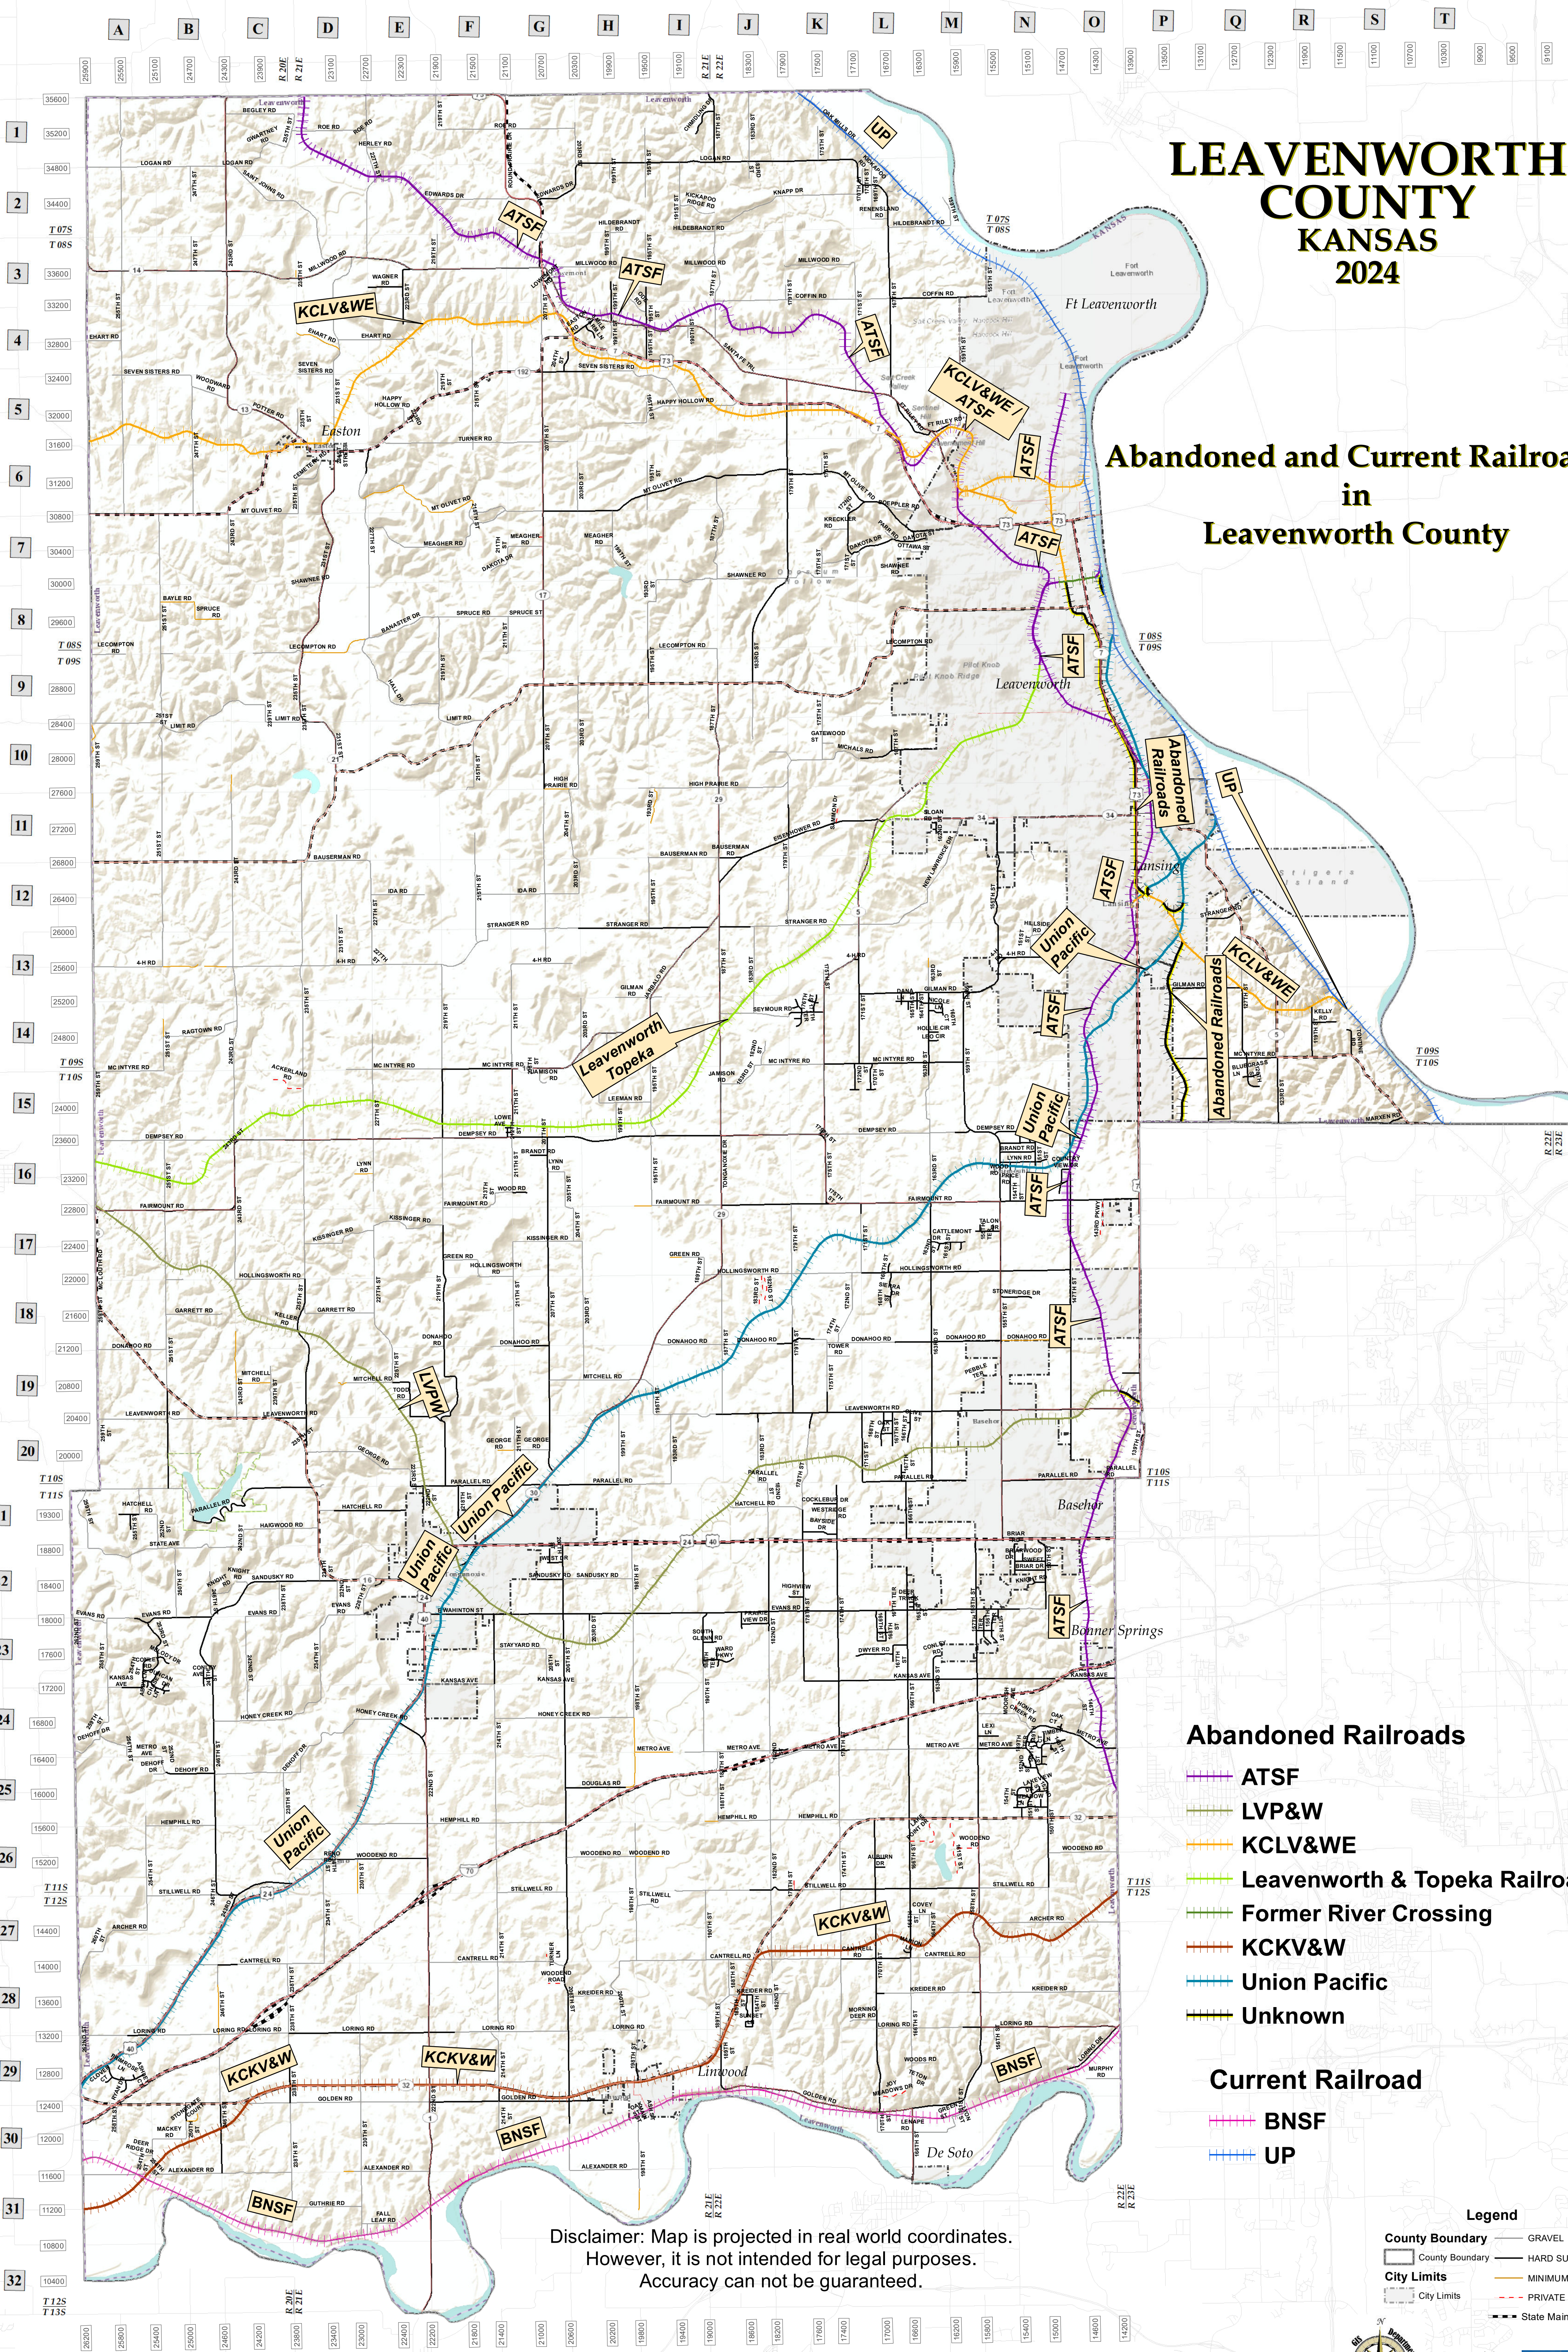

LEAVENWORTH COUNTY KANSAS 2024

Abandoned and Current Railroads in Leavenworth County

Abandoned Railroads

- ATSF
- LVP&W
- KCLV&WE
- Leavenworth & Topeka Railroad
- Former River Crossing
- KCKV&W
- Union Pacific
- Unknown

Current Railroad

- BNSF
- UP

Disclaimer: Map is projected in real world coordinates.
However, it is not intended for legal purposes.
Accuracy can not be guaranteed.

Legend

- County Boundary
- County Boundary
- City Limits
- City Limits
- State Maintained
- GRAVEL
- HARD SURFACE
- MINIMUM
- PRIVATE