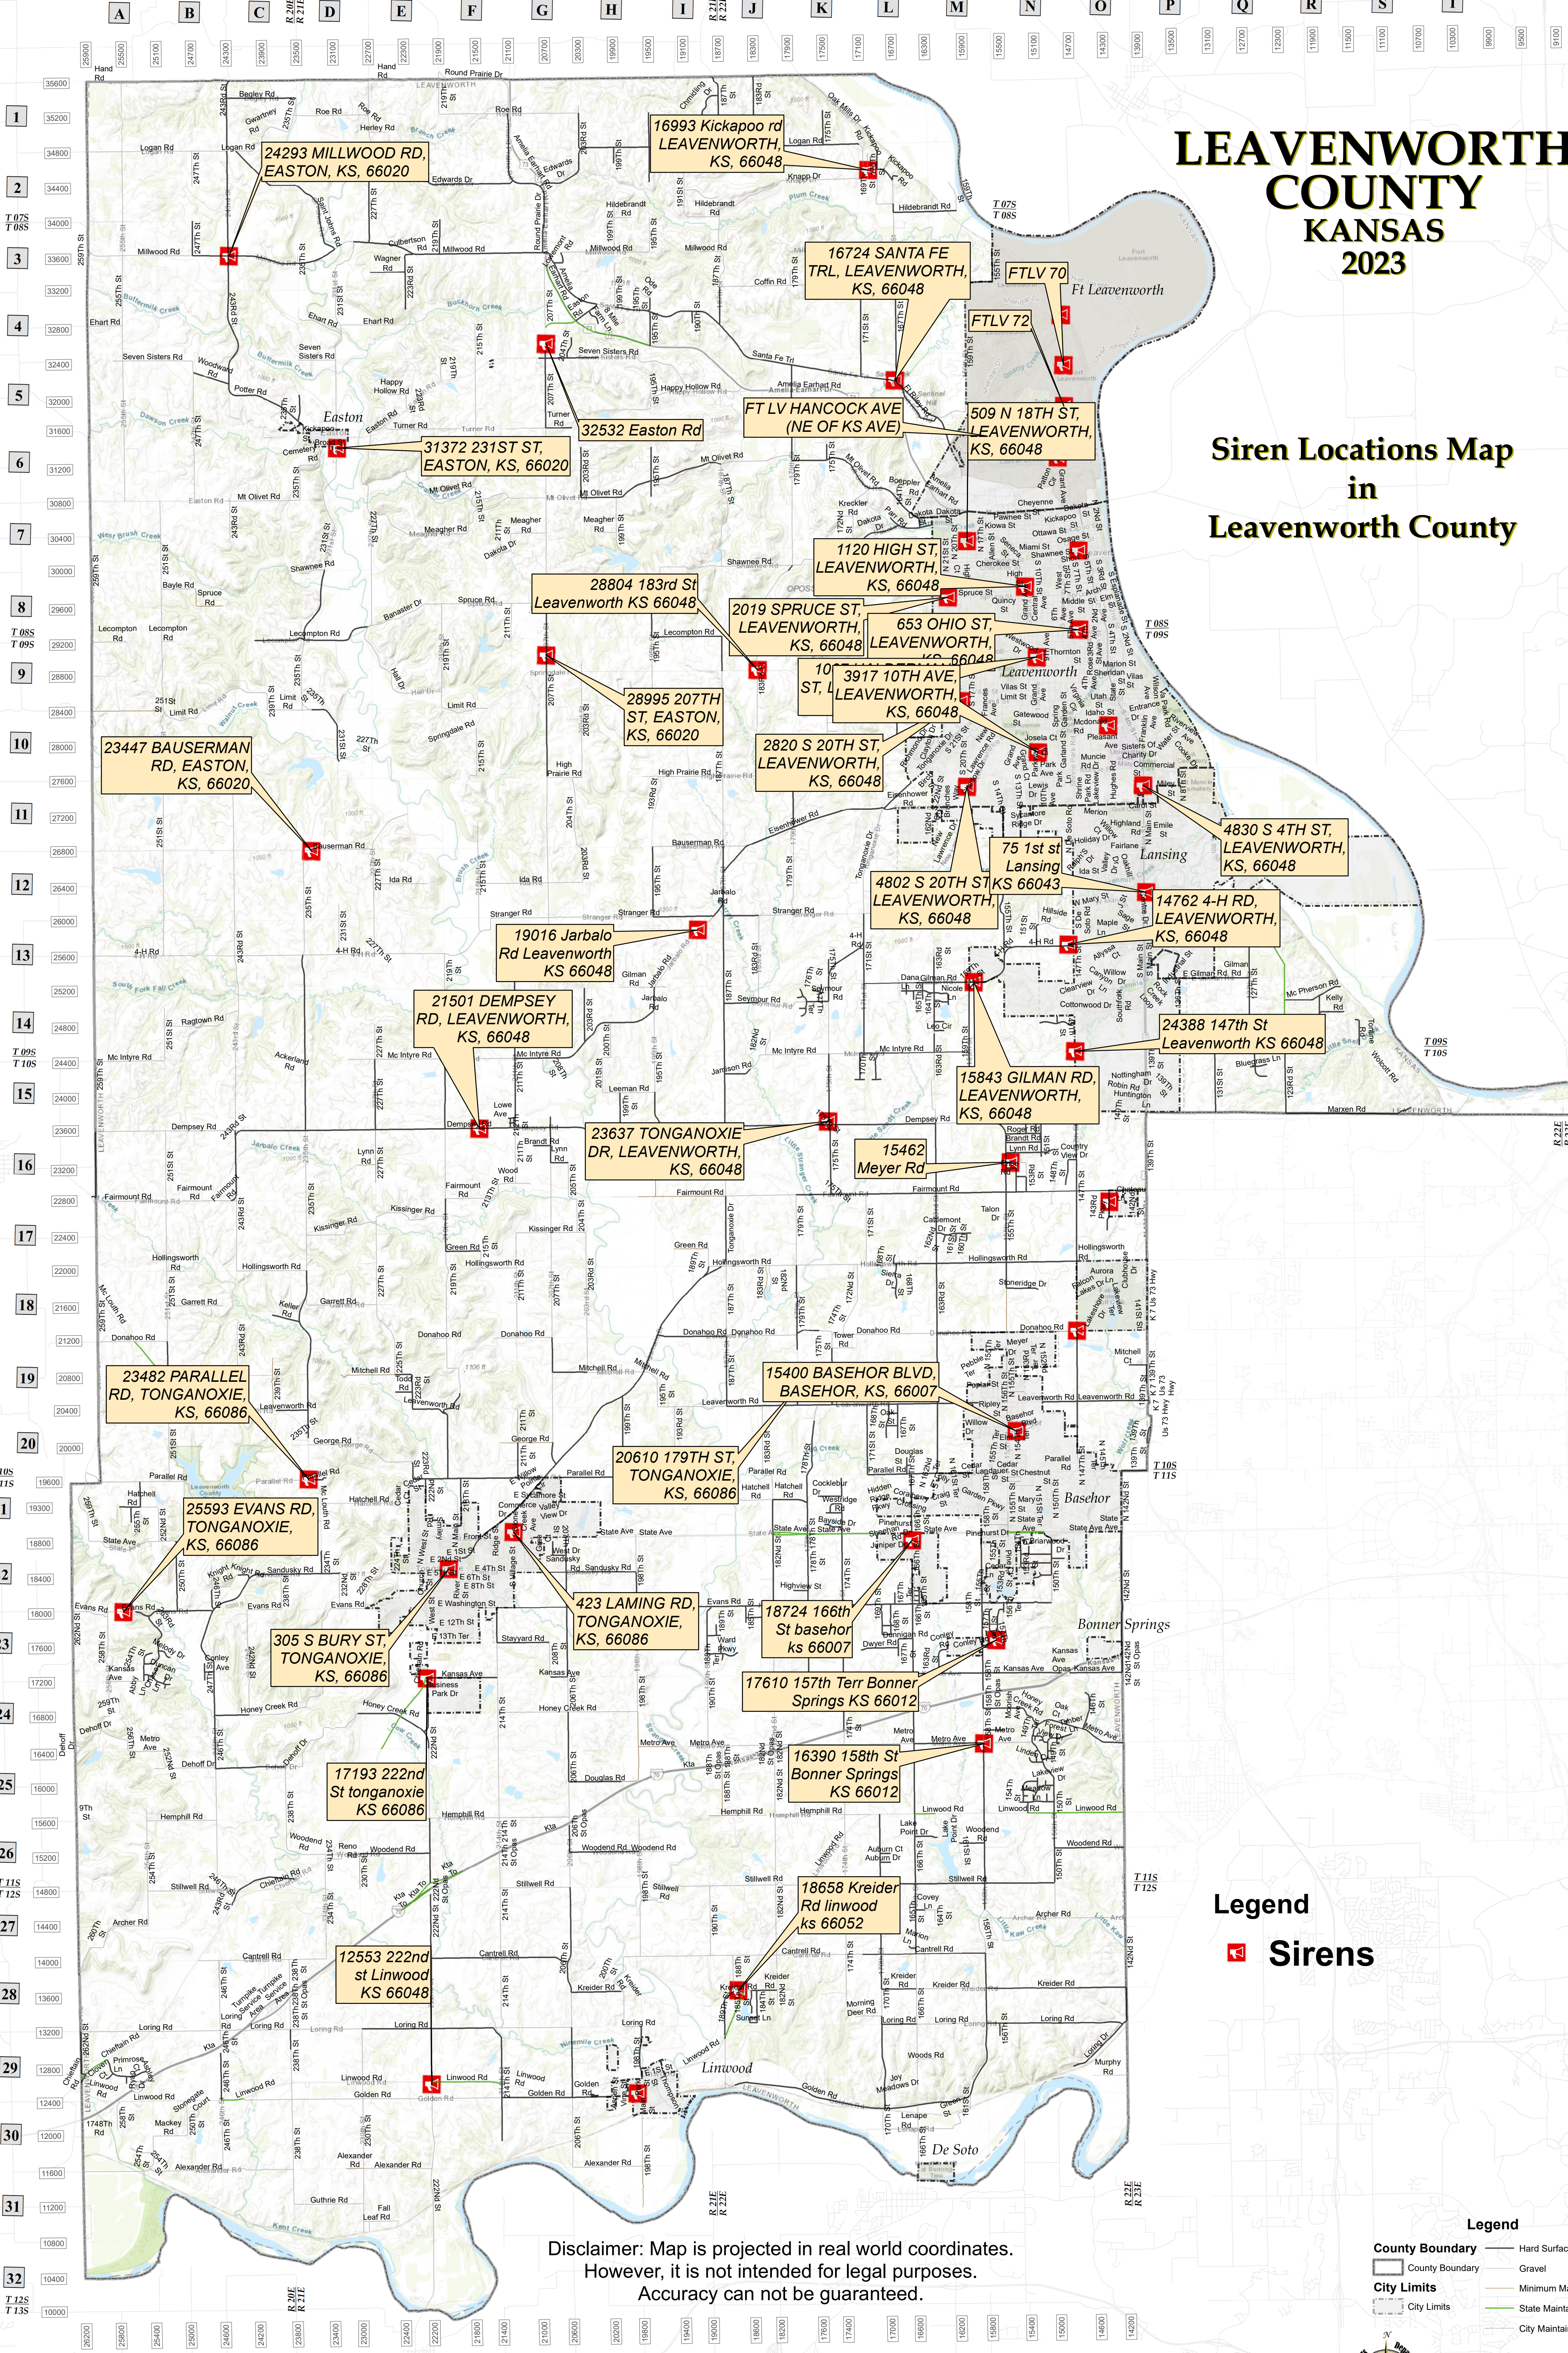

# LEAVENWORTH COUNTY KANSAS 2023

## Siren Locations Map in Leavenworth County

**Legend**  
**Sirens**

Disclaimer: Map is projected in real world coordinates.  
 However, it is not intended for legal purposes.  
 Accuracy can not be guaranteed.

**Legend**

- County Boundary
- City Limits
- Hard Surface
- Gravel
- Minimum Maintenance
- State Maintained
- City Maintained

Leavenworth County  
 GIS Services  
 300 Walnut Suite 030  
 Leavenworth, KS 66048  
 Ph: 913-758-6780  
 Fx: 913-684-0443