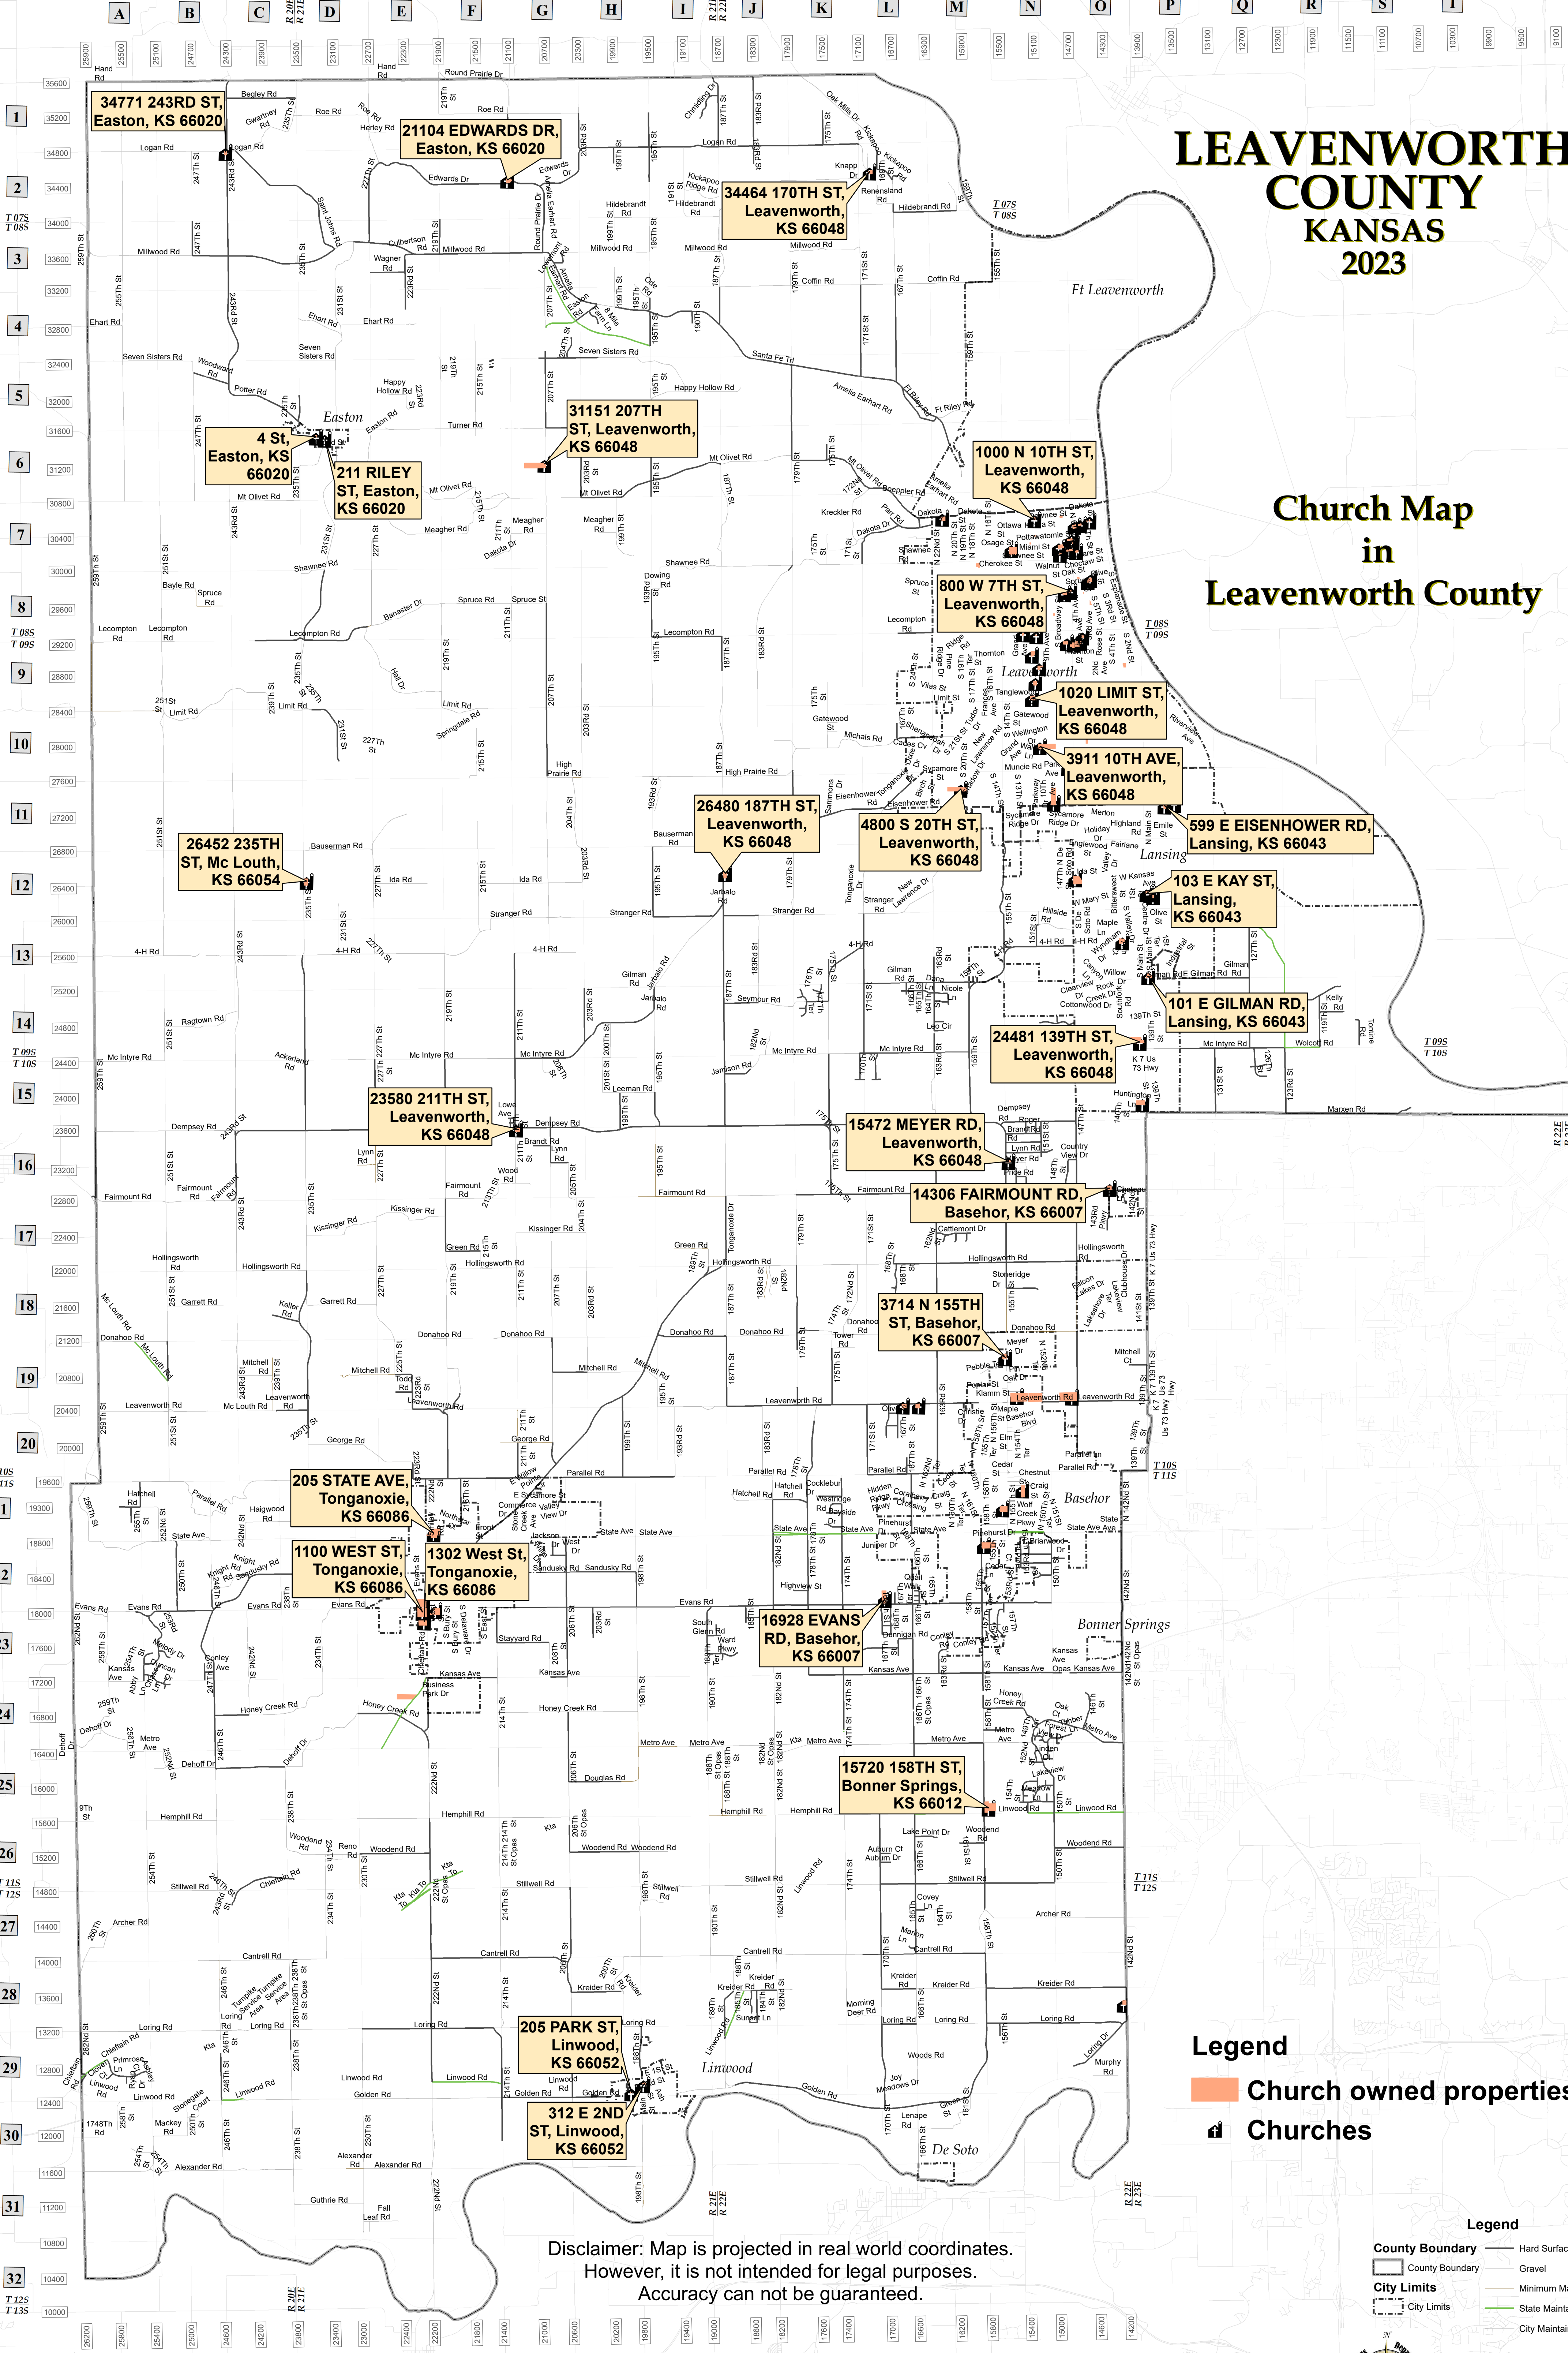

LEAVENWORTH COUNTY KANSAS 2023

Church Map in Leavenworth County

34771 243RD ST,
Easton, KS 66020

21104 EDWARDS DR,
Easton, KS 66020

34464 170TH ST,
Leavenworth,
KS 66048

4 St,
Easton, KS
66020

211 RILEY
ST, Easton,
KS 66020

31151 207TH
ST, Leavenworth,
KS 66048

1000 N 10TH ST,
Leavenworth,
KS 66048

800 W 7TH ST,
Leavenworth,
KS 66048

1020 LIMIT ST,
Leavenworth,
KS 66048

3911 10TH AVE,
Leavenworth,
KS 66048

26480 187TH ST,
Leavenworth,
KS 66048

4800 S 20TH ST,
Leavenworth,
KS 66048

599 E EISENHOWER RD,
Lansing, KS 66043

103 E KAY ST,
Lansing,
KS 66043

101 E GILMAN RD,
Lansing, KS 66043

26452 235TH
ST, Mc Louth,
KS 66054

23580 211TH ST,
Leavenworth,
KS 66048

Legend
 Church owned properties
 Churches

Legend
 County Boundary
 City Limits
 City Limits
 Hard Surface
 Gravel
 Minimum Maintenance
 State Maintained
 City Maintained