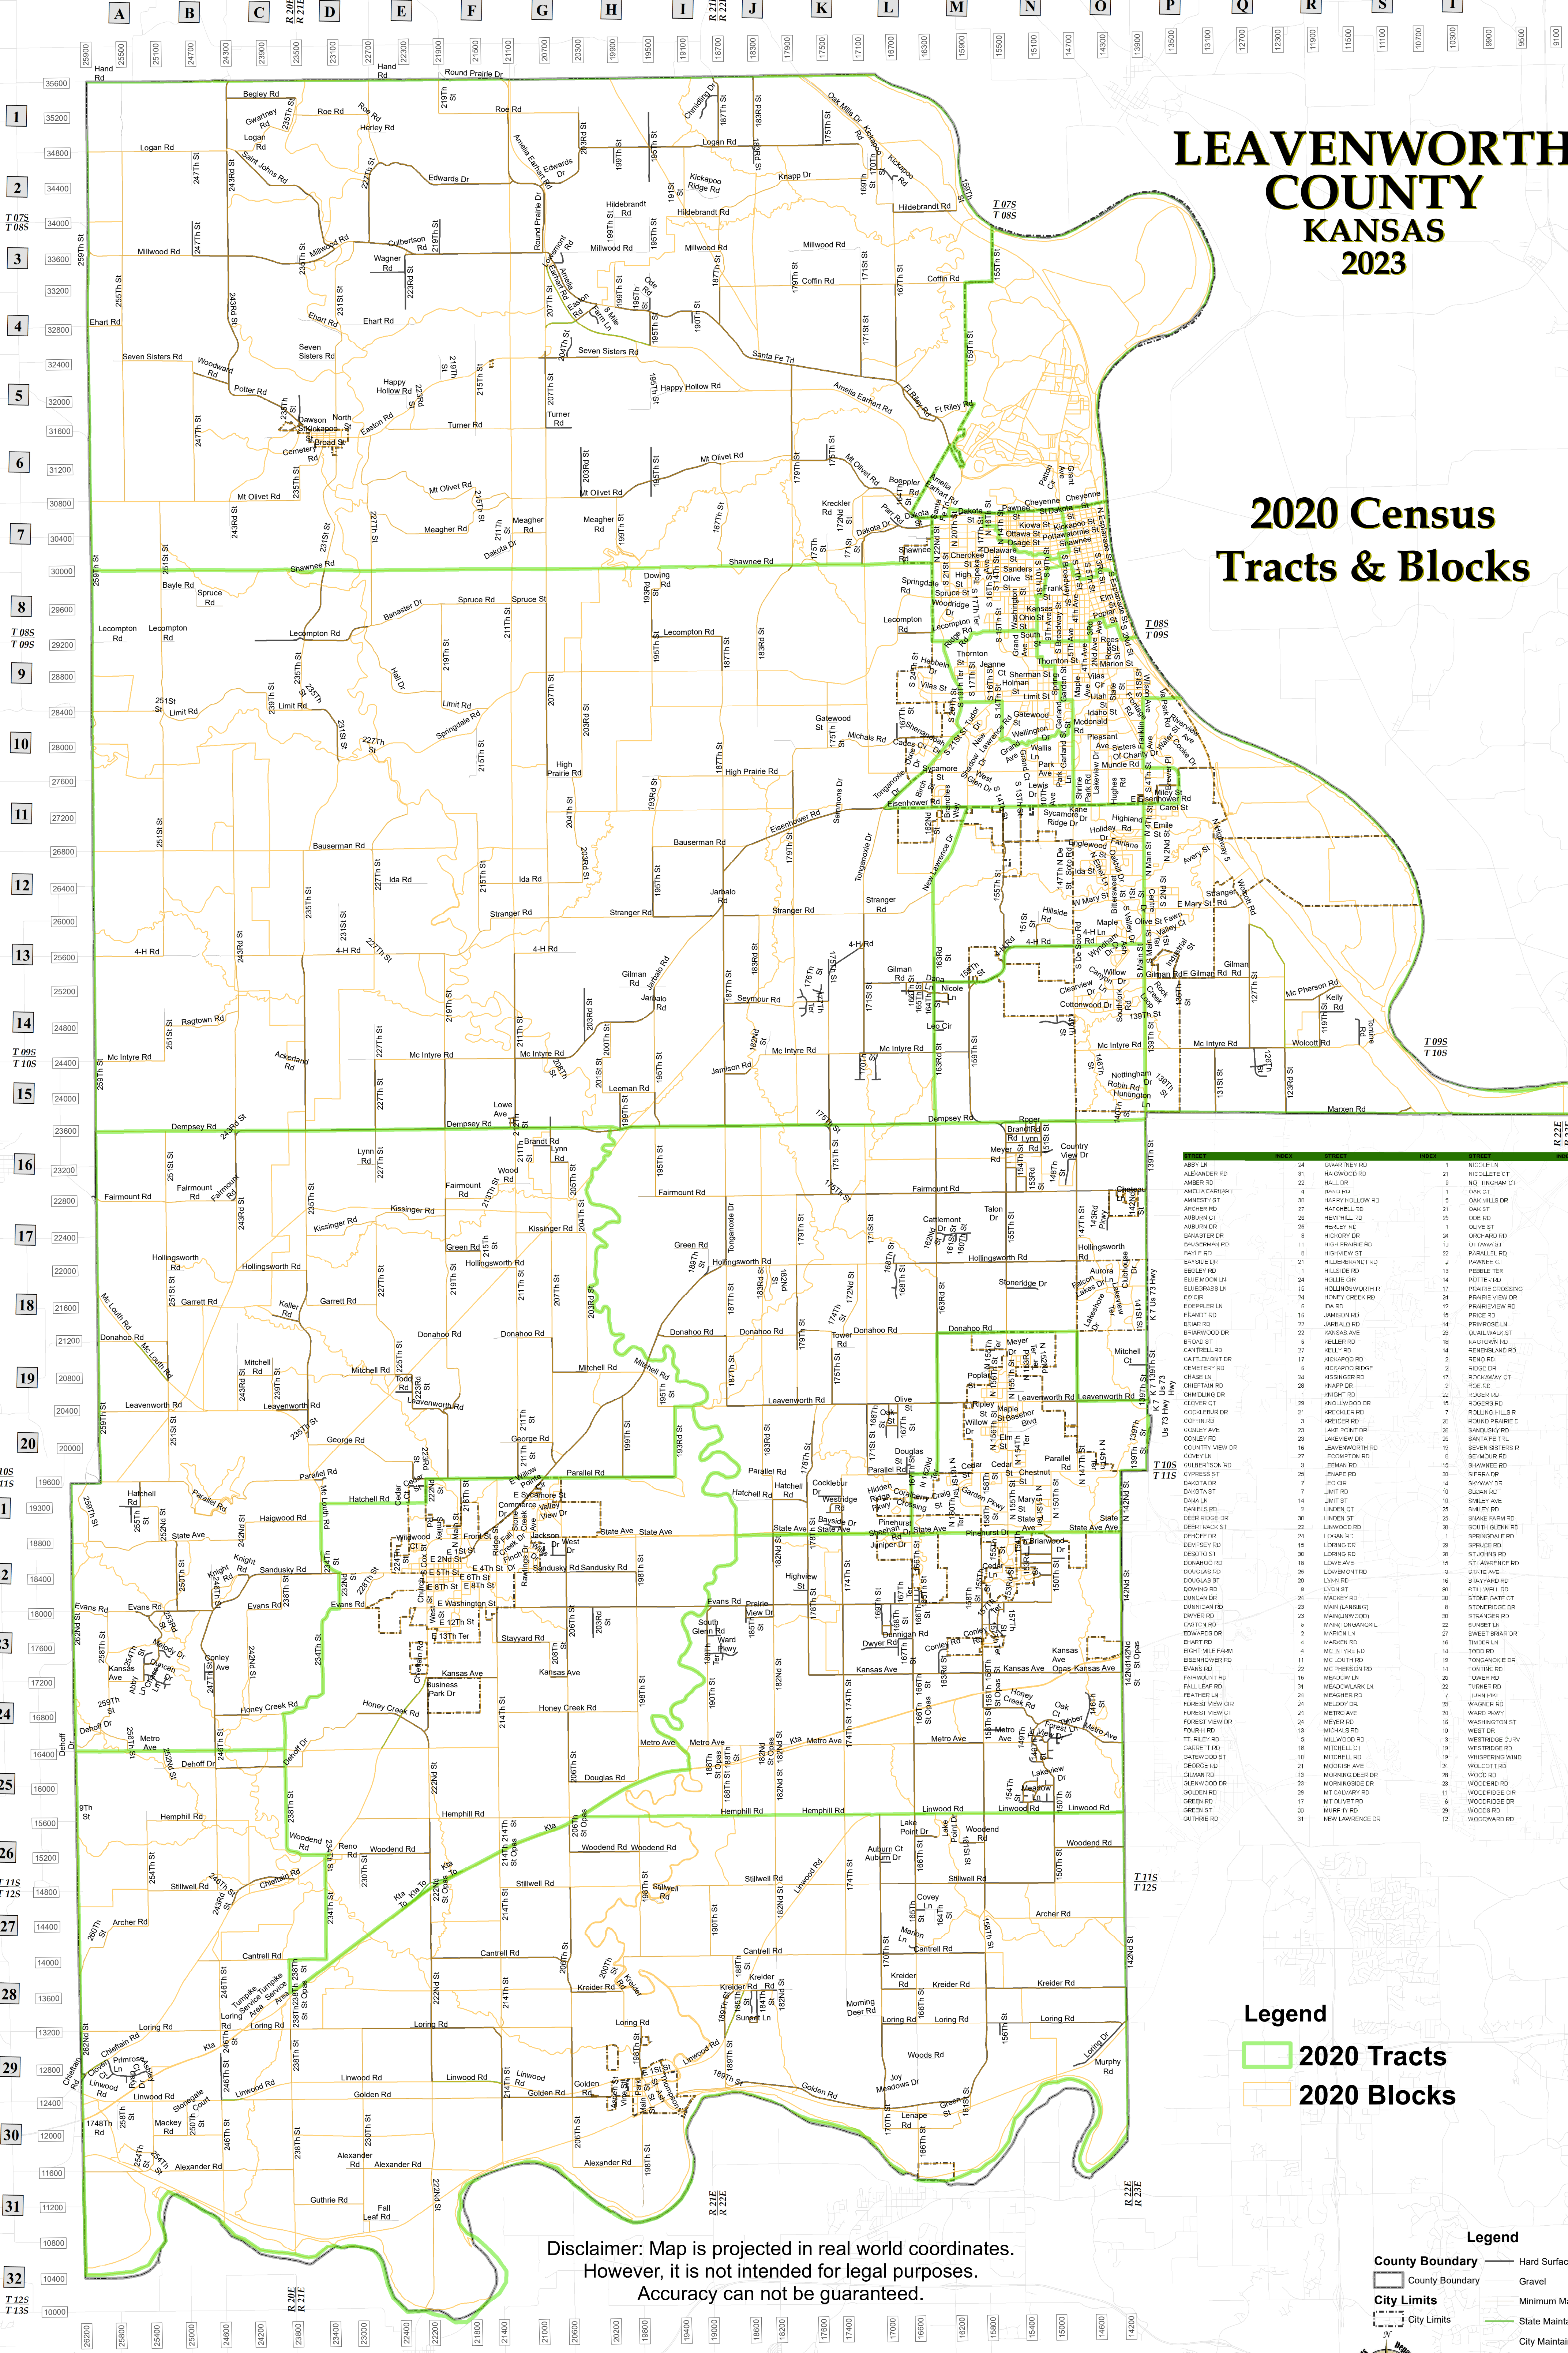

LEAVENWORTH COUNTY KANSAS 2023

2020 Census Tracts & Blocks

1	24	47	70
2	25	48	71
3	26	49	72
4	27	50	73
5	28	51	74
6	29	52	75
7	30	53	76
8	31	54	77
9	32	55	78
10	33	56	79
11	34	57	80
12	35	58	81
13	36	59	82
14	37	60	83
15	38	61	84
16	39	62	85
17	40	63	86
18	41	64	87
19	42	65	88
20	43	66	89
21	44	67	90
22	45	68	91
23	46	69	92
24	47	70	93
25	48	71	94
26	49	72	95
27	50	73	96
28	51	74	97
29	52	75	98
30	53	76	99
31	54	77	100
32	55	78	101

Disclaimer: Map is projected in real world coordinates.
However, it is not intended for legal purposes.
Accuracy can not be guaranteed.

Legend
 2020 Tracts
 2020 Blocks

Legend

- County Boundary
- County Boundary
- City Limits
- City Limits
- Hard Surface
- Gravel
- Minimum Maintenance
- State Maintained
- City Maintained