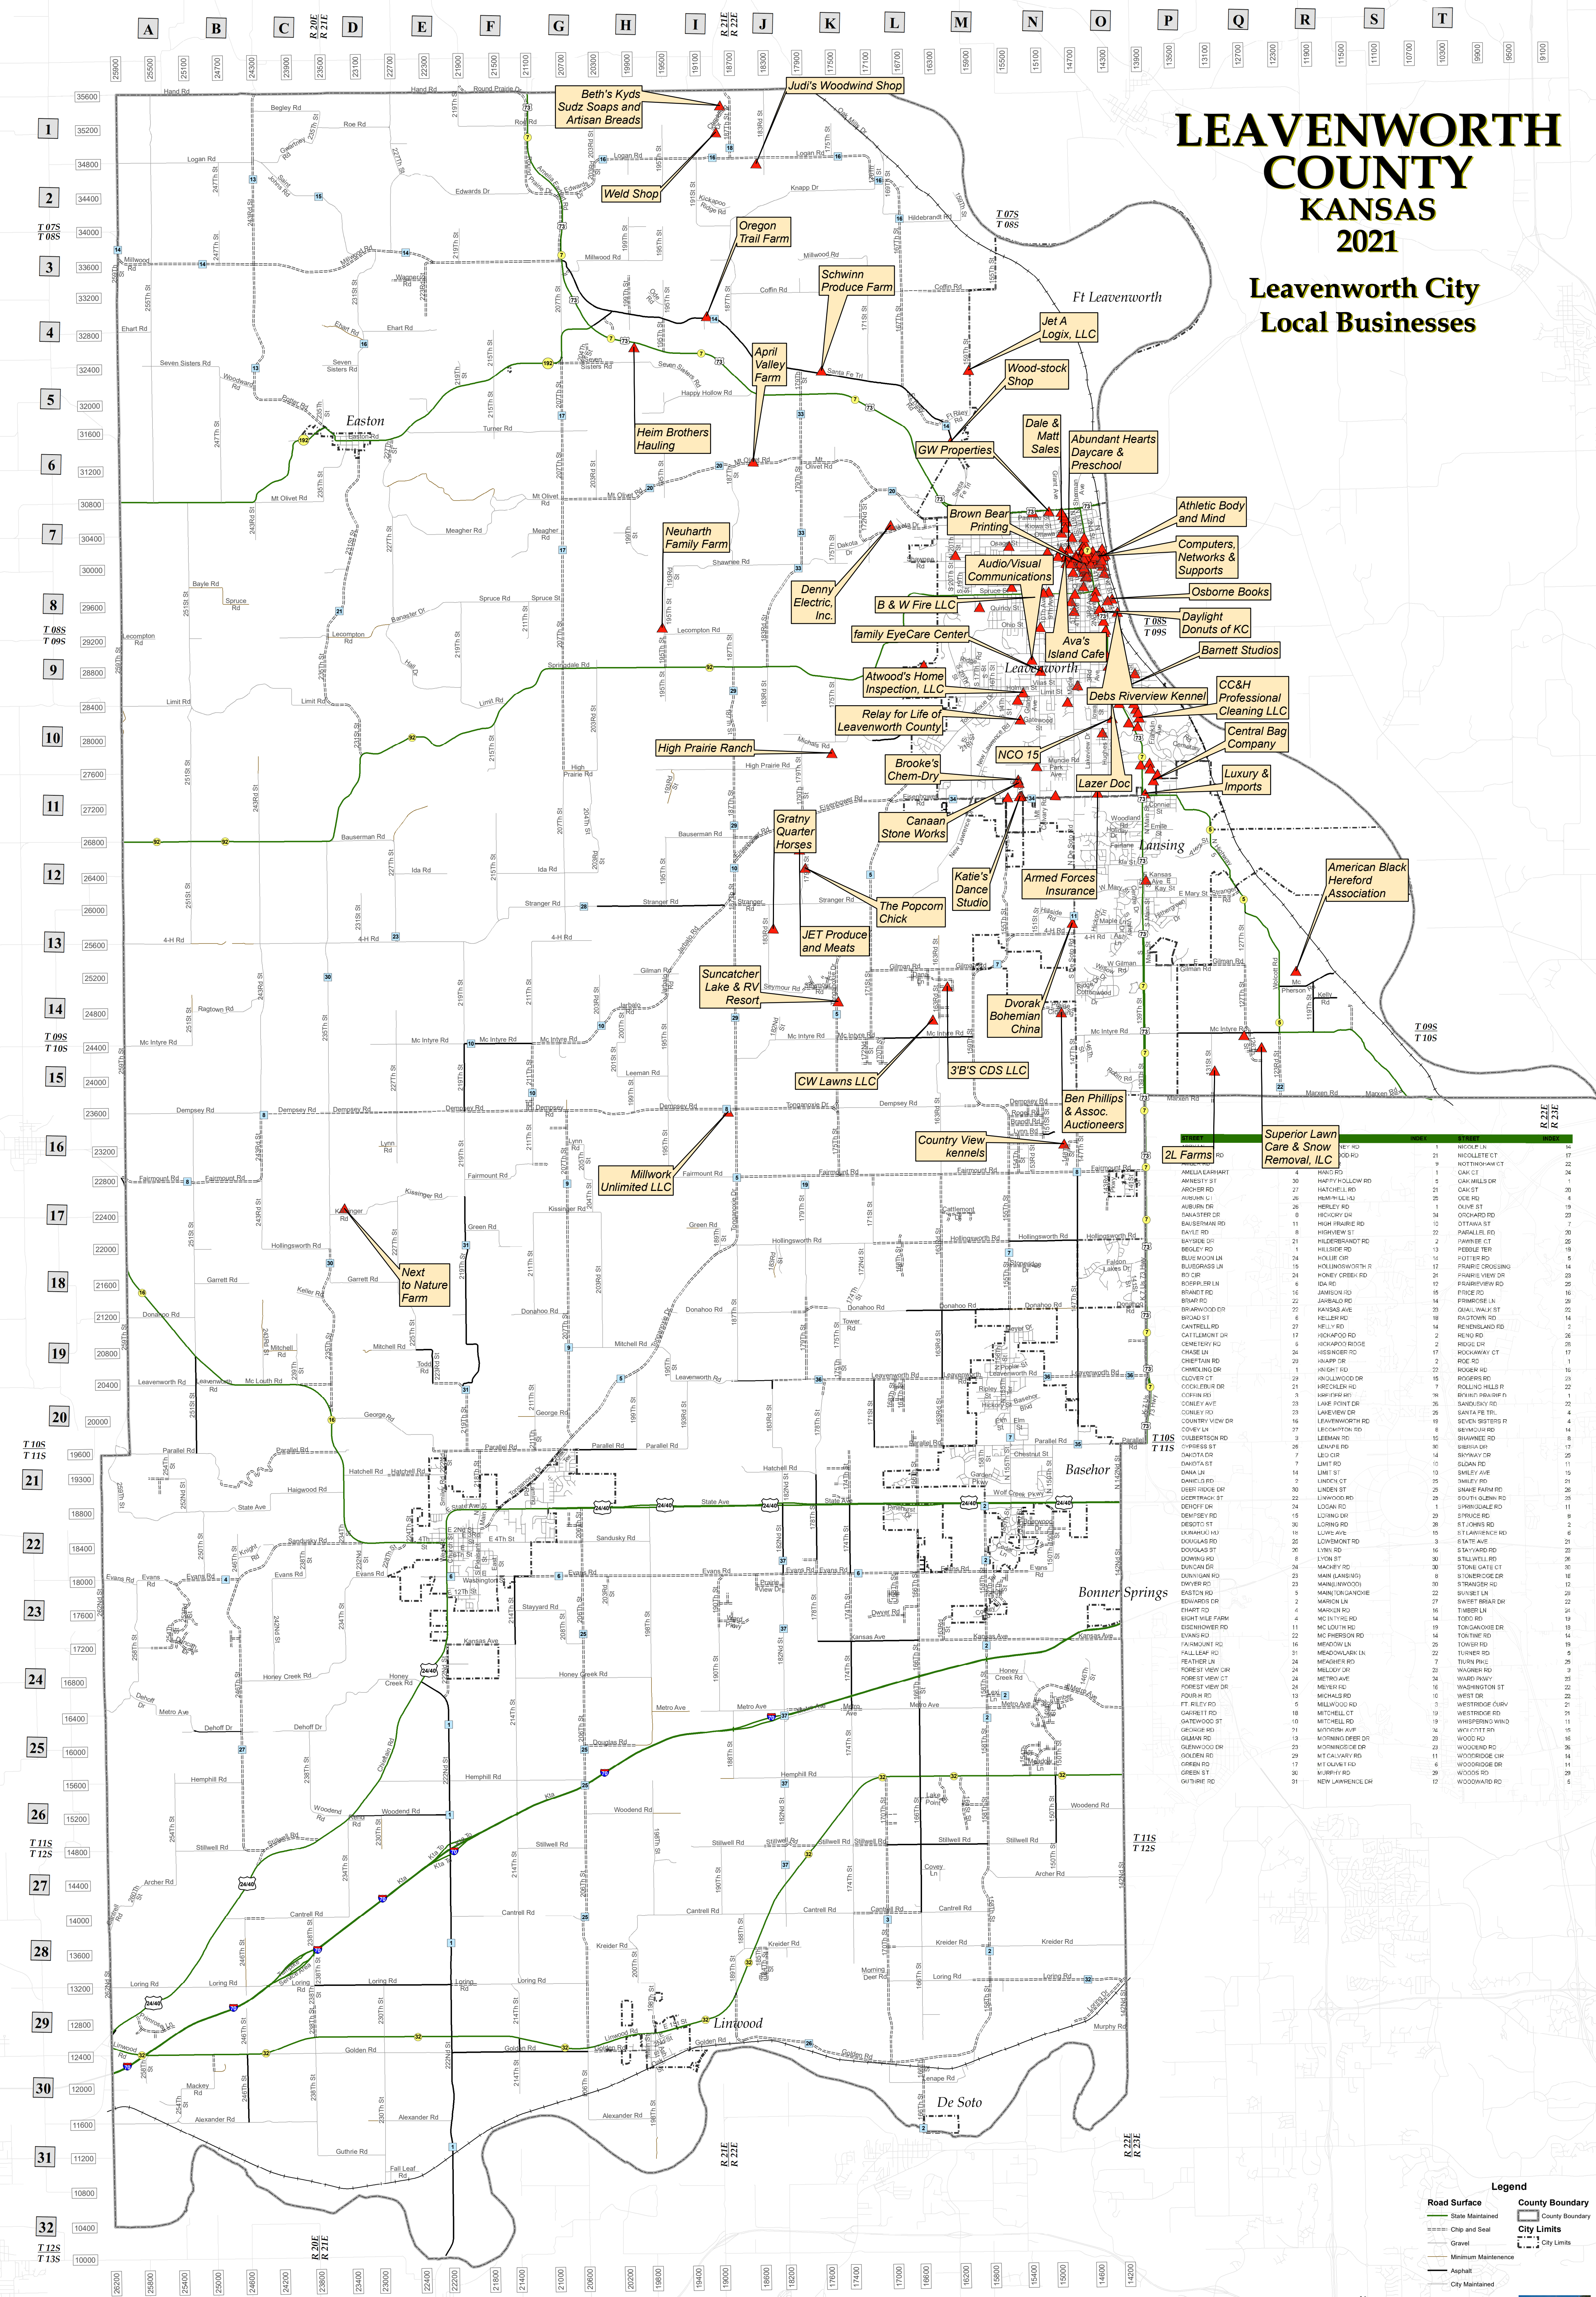

LEAVENWORTH COUNTY KANSAS 2021

Leavenworth City Local Businesses

Legend

- Road Surface
 - State Maintained
 - Chip and Seal
 - Gravel
 - Minimum Maintenance
 - Asphalt
 - City Maintained
- County Boundary
- City Limits

Leavenworth County GIS Services
300 West Suite 100
Leavenworth, KS 66448
Ph: 913-758-6780
Ph: 913-884-0448