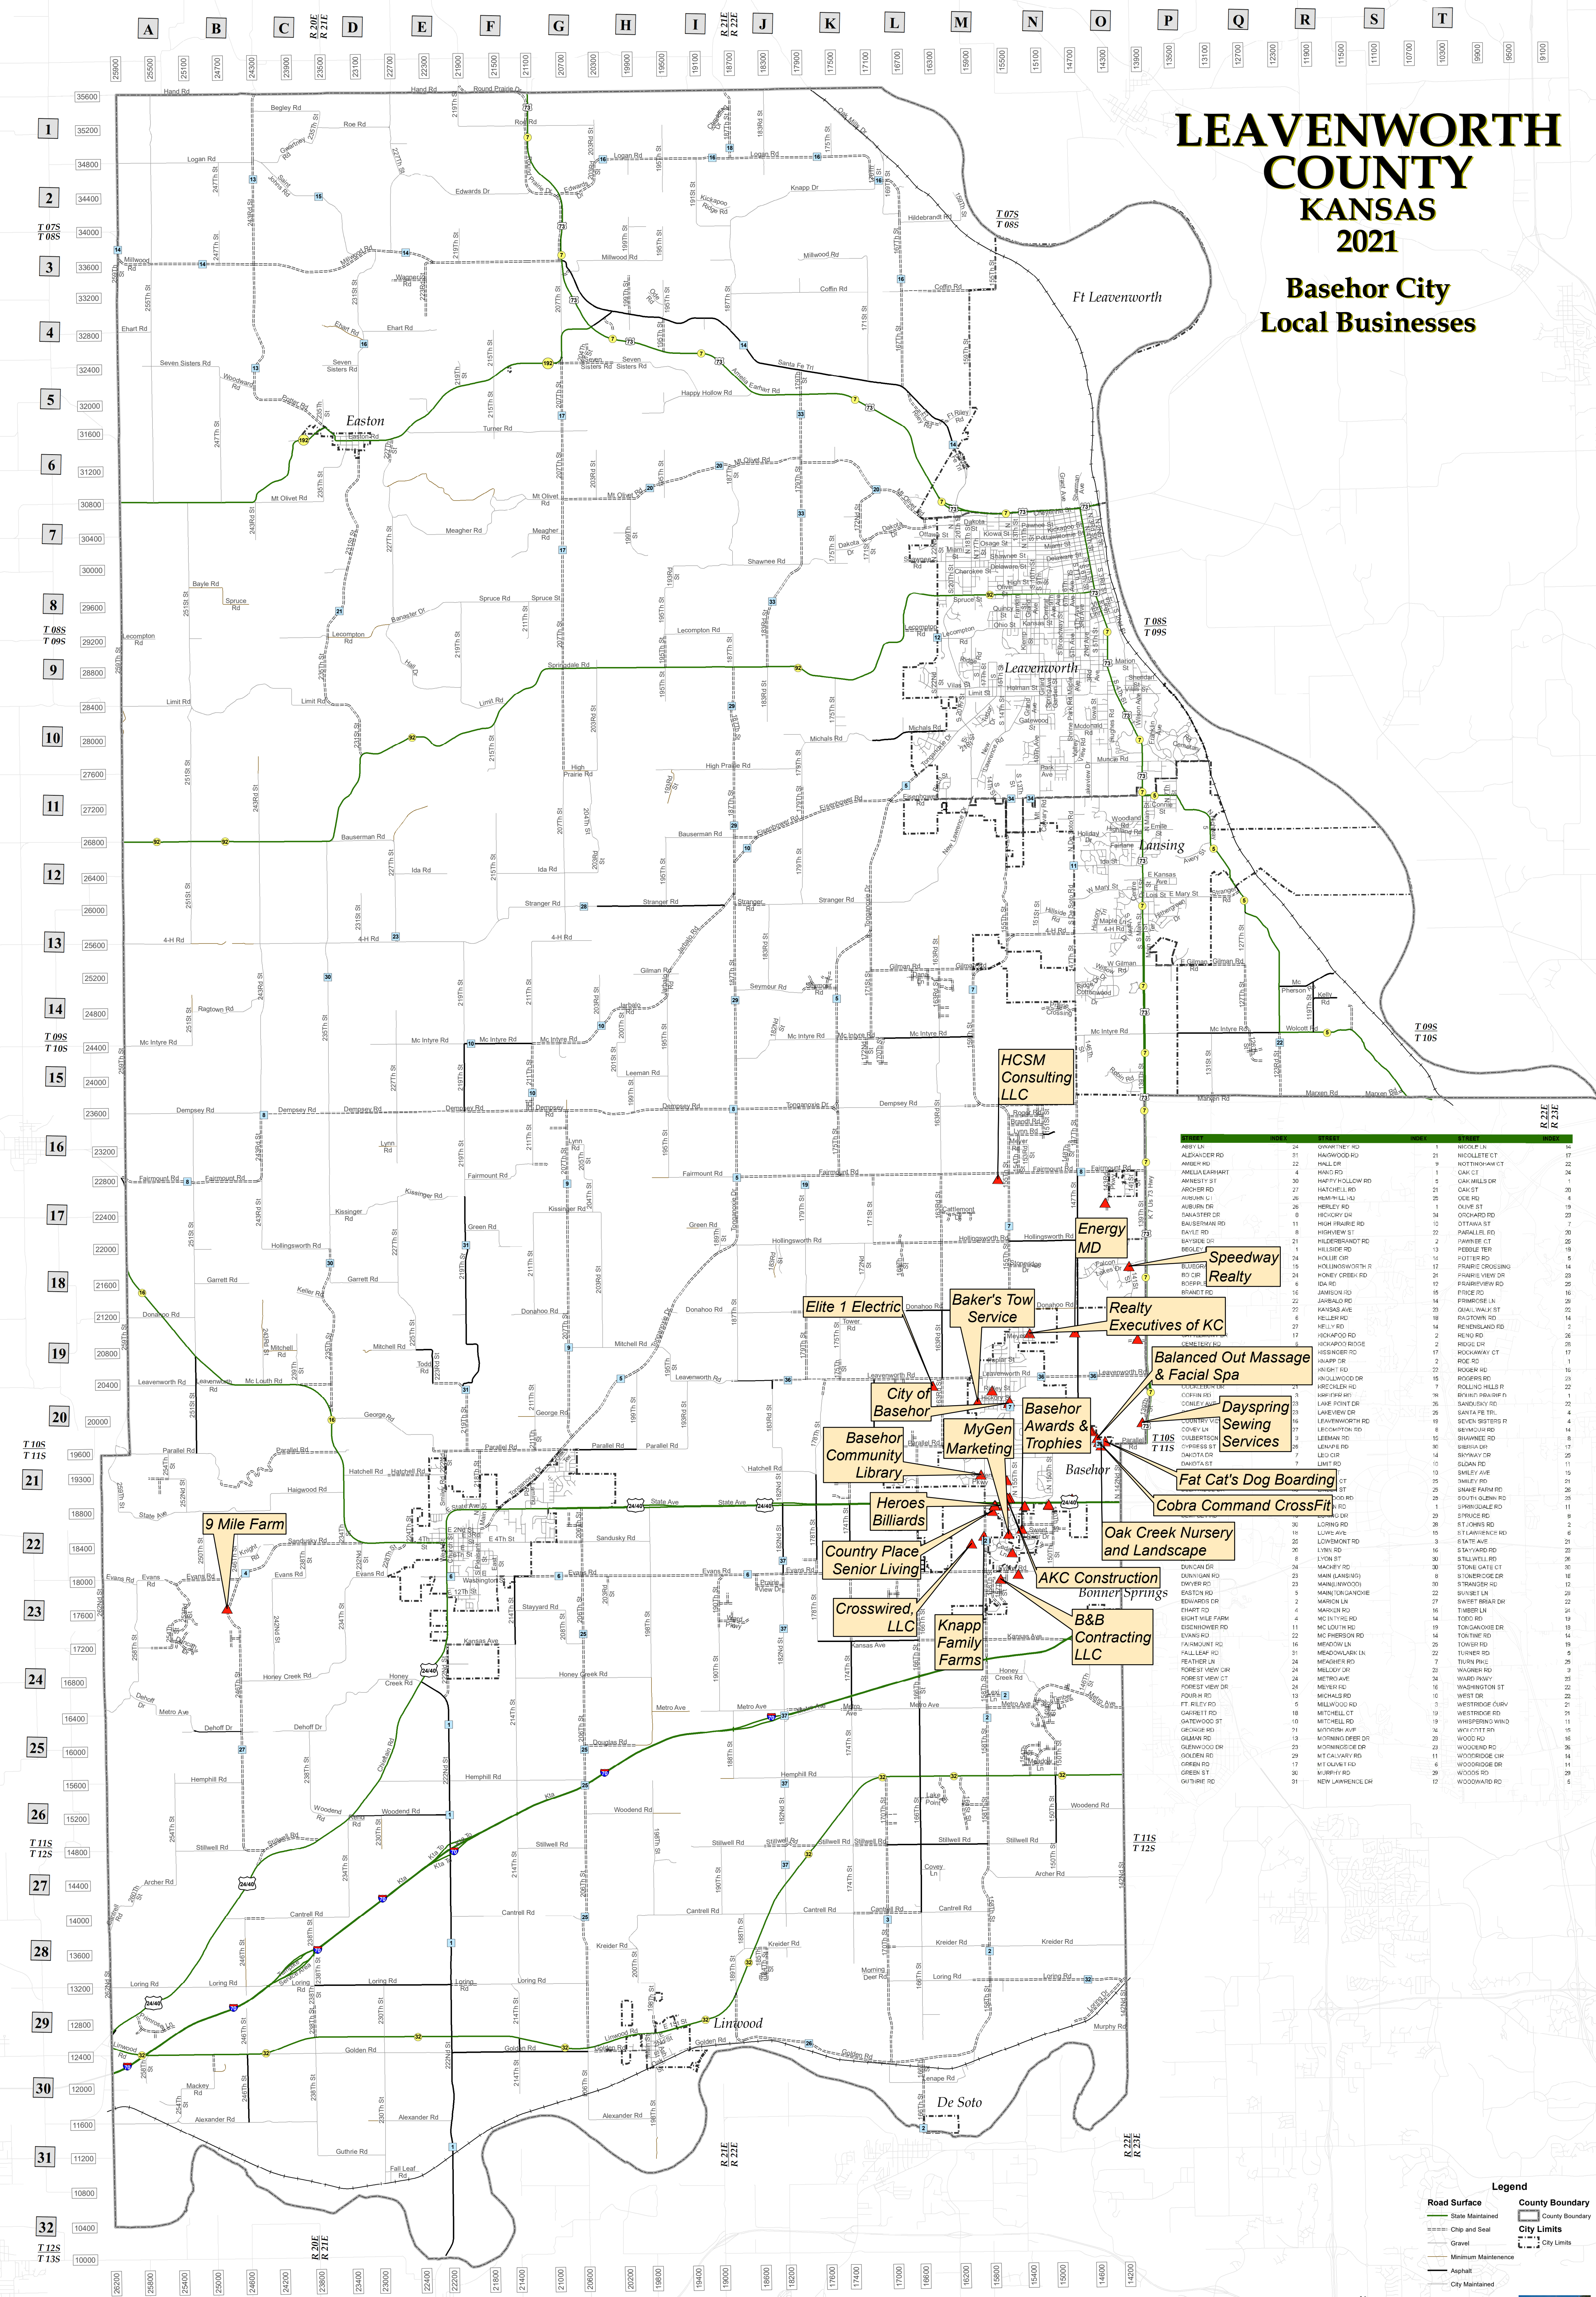

# LEAVENWORTH COUNTY KANSAS 2021

## Basehor City Local Businesses

1	2	3	4	5	6	7	8	9	10	11	12	13	14	15	16	17	18	19	20	21	22	23	24	25	26	27	28	29	30	31	32
1	2	3	4	5	6	7	8	9	10	11	12	13	14	15	16	17	18	19	20	21	22	23	24	25	26	27	28	29	30	31	32

**Legend**

- Road Surface: State Maintained, City Maintained, Chip and Seal, Gravel, Minimum Maintenance, Asphalt
- County Boundary
- City Limits

Leavenworth County GIS Services  
300 Walnut Suite 100  
Leavenworth, KS 66648  
Ph: 913-758-6780  
Ph: 913-884-0448