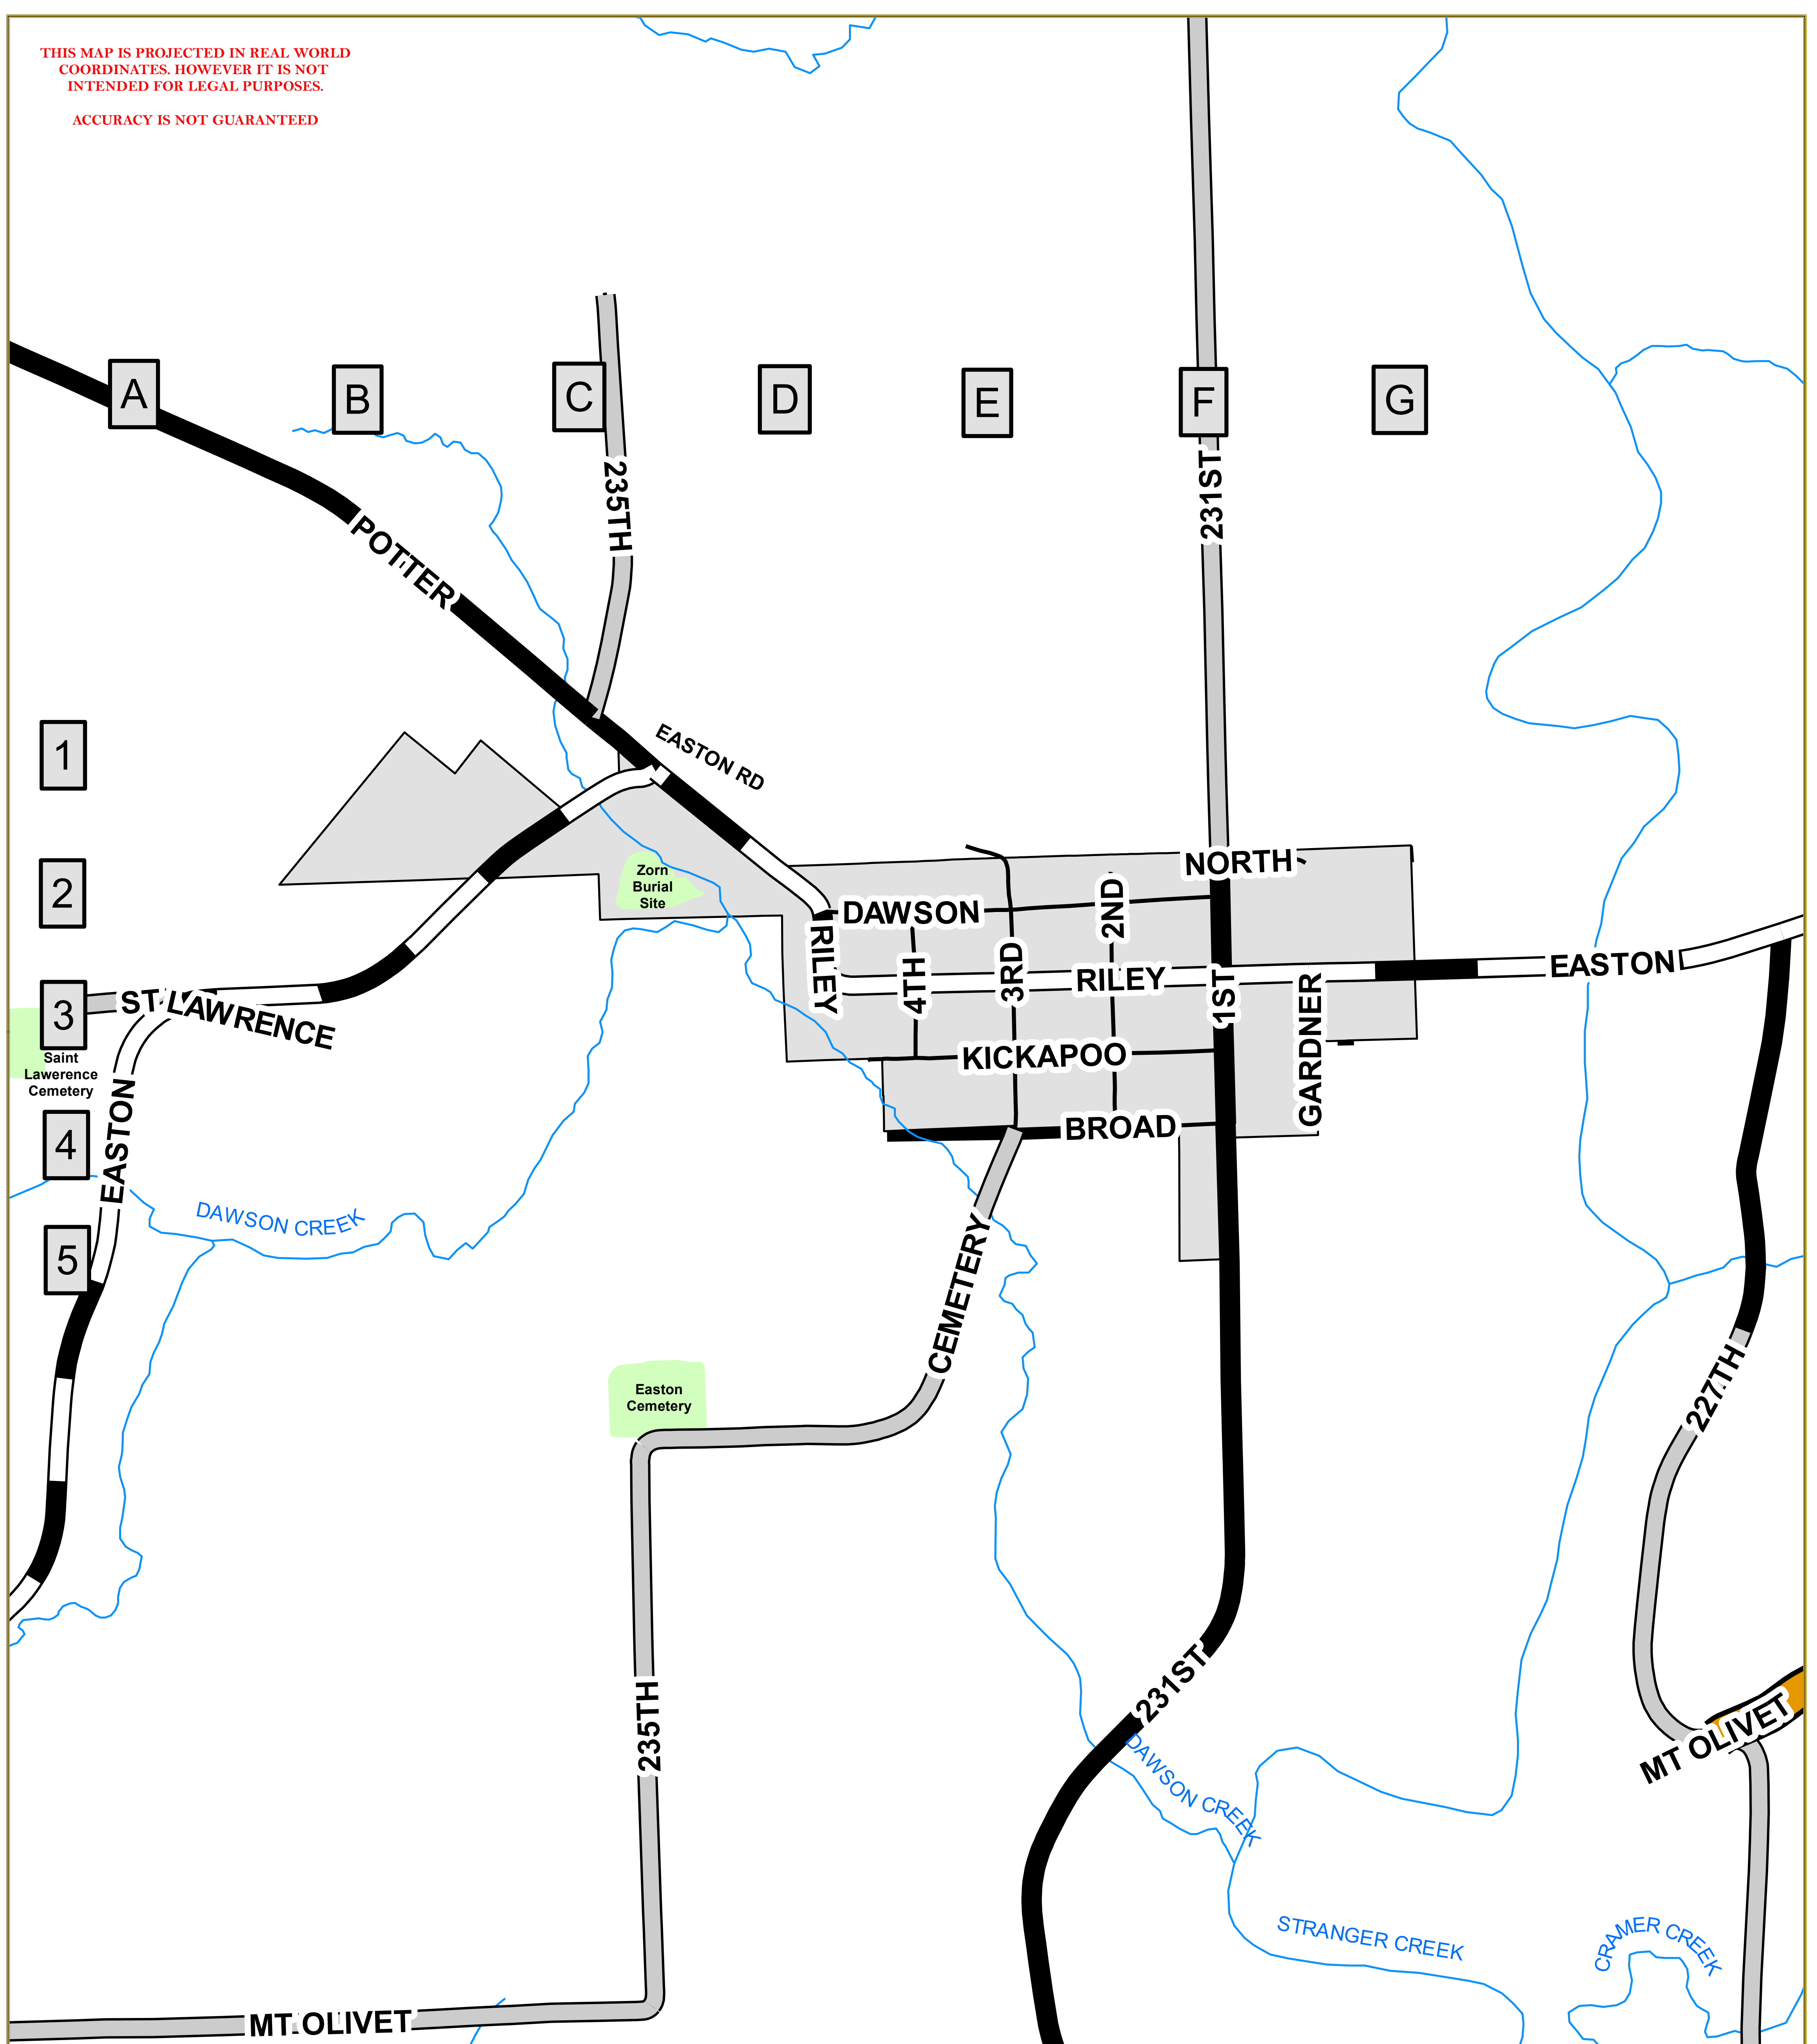

THIS MAP IS PROJECTED IN REAL WORLD COORDINATES. HOWEVER IT IS NOT INTENDED FOR LEGAL PURPOSES.

ACCURACY IS NOT GUARANTEED

Legend	
-----	State Maintained Roads
Roads	
Surface	
	CLOSED RD
	GRAVEL
	HARD SURFACE
	MINIMUM
	PRIVATE
	Creeks
	Cemeteries
City_Limits	
CITY	
	EASTON
	easton city centerlines

STREET	INDEX
BROAD ST	E4
DAWSON ST	D2
RILEY ST	F3
EASTON RD	F3,C2
KICKAPOO ST	D4
NORTH ST	F2
GARDNER ST	F4
1ST ST	F
2ND ST	E2,F2
3RD ST	E2
4TH ST	D3
5TH ST	D3

CITY OF EASTON

LEAVENWORTH COUNTY KANSAS

2024